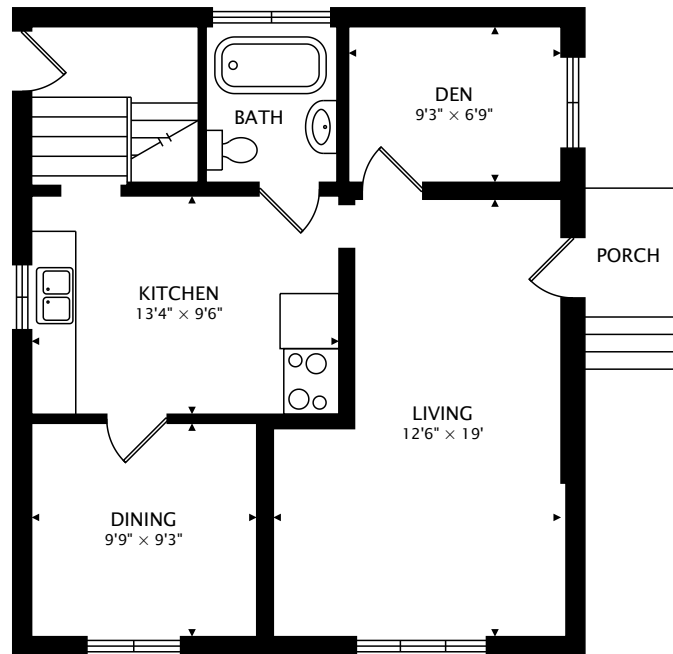

1765 UPPER JAMES ST HAMILTON, ON L9B 1K7

MAIN
698 sq ft

LOWER
636 sq ft BELOW GRADE

TOTAL
698 sq ft + 636 sq ft BELOW GRADE