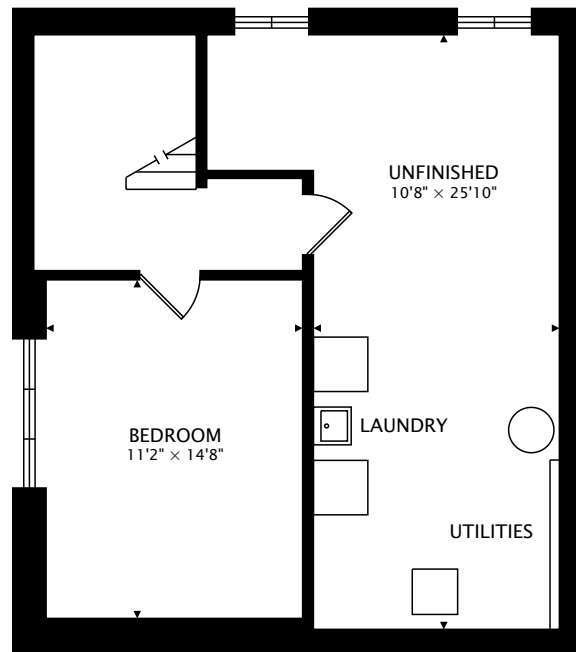

1765 UPPER JAMES ST HAMILTON, ON L9B 1K7

MAIN
698 sq ft

LOWER
636 sq ft BELOW GRADE

TOTAL
698 sq ft + 636 sq ft BELOW GRADE