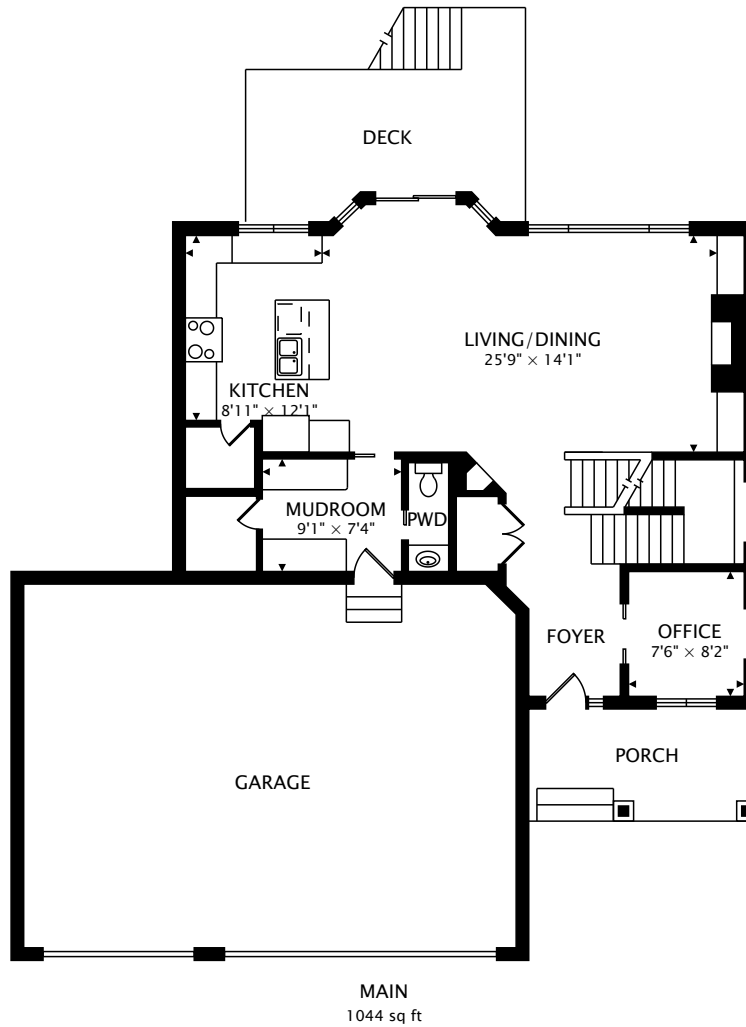

1019 PHEASANT RUN S

LINO LAKES, MN 55014, USA

TOTAL
2559 sq ft + 944 sq ft BELOW GRADE

CAPTURED ON: 19 NOV 2018
DIMENSIONS, AREAS, LAYOUTS AND DETAILS ARE APPROXIMATE
AND SHOULD BE CONSIDERED ILLUSTRATIVE ONLY.

1019 PHEASANT RUN S

LINO LAKES, MN 55014, USA

TOTAL
2559 sq ft + 944 sq ft BELOW GRADE