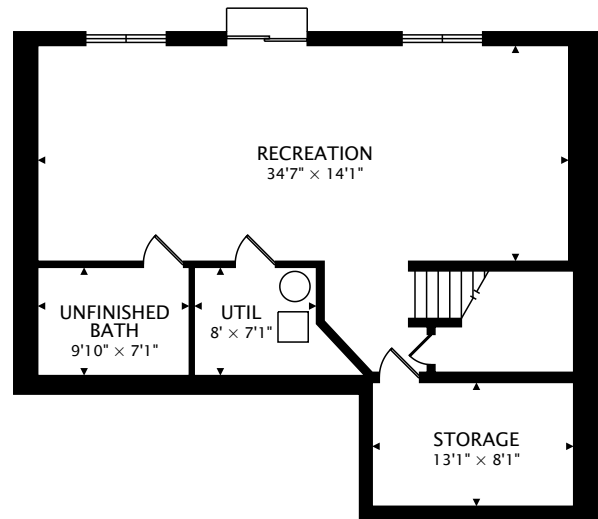

1019 PHEASANT RUN S

LINO LAKES, MN 55014, USA

TOTAL
2559 sq ft + 944 sq ft BELOW GRADE

CAPTURED ON: 19 NOV 2018
DIMENSIONS, AREAS, LAYOUTS AND DETAILS ARE APPROXIMATE
AND SHOULD BE CONSIDERED ILLUSTRATIVE ONLY.

1019 PHEASANT RUN S

LINO LAKES, MN 55014, USA

TOTAL
2559 sq ft + 944 sq ft BELOW GRADE