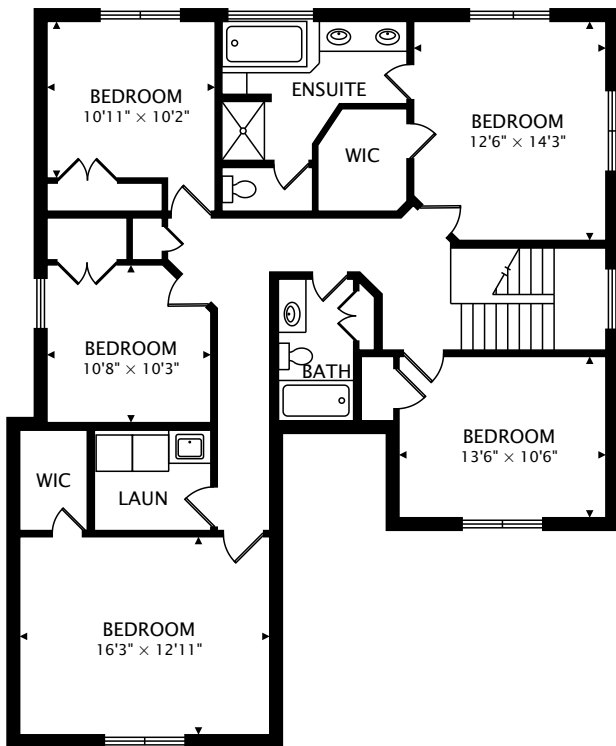

1019 PHEASANT RUN S

LINO LAKES, MN 55014, USA

TOTAL
2559 sq ft + 944 sq ft BELOW GRADE

CAPTURED ON: 19 NOV 2018
DIMENSIONS, AREAS, LAYOUTS AND DETAILS ARE APPROXIMATE
AND SHOULD BE CONSIDERED ILLUSTRATIVE ONLY.

1019 PHEASANT RUN S

LINO LAKES, MN 55014, USA

TOTAL
2559 sq ft + 944 sq ft BELOW GRADE