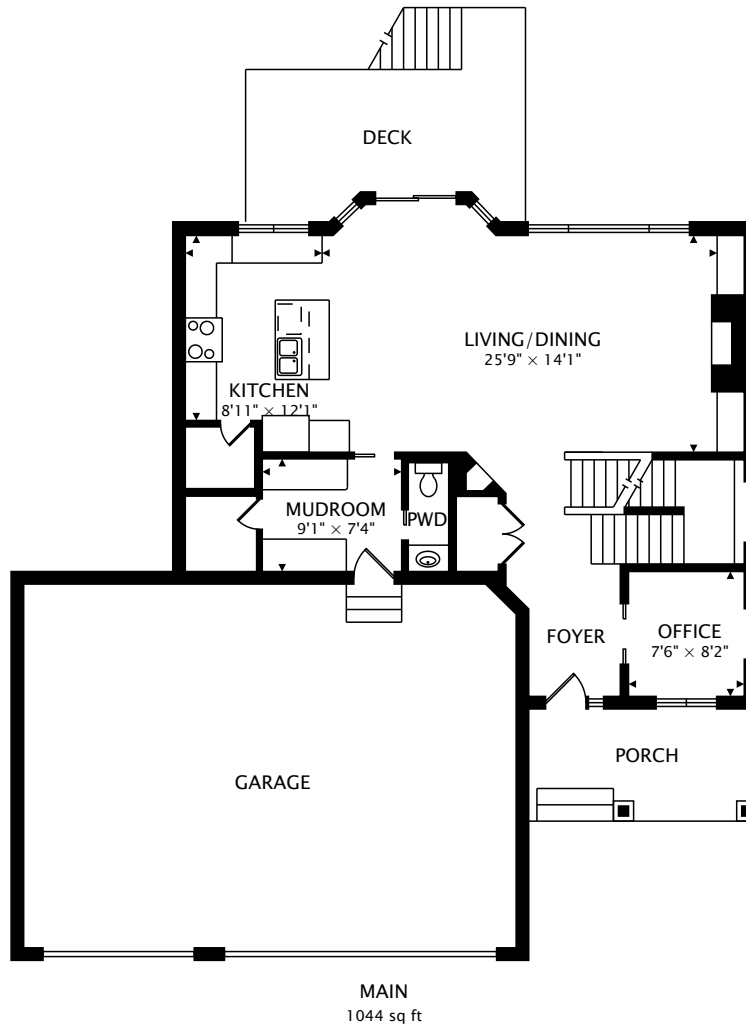

1019 PHEASANT RUN S
LINO LAKES, MN 55014, USA

TOTAL
2559 sq ft + 944 sq ft BELOW GRADE

CAPTURED ON: 19 NOV 2018
DIMENSIONS, AREAS, LAYOUTS AND DETAILS ARE APPROXIMATE
AND SHOULD BE CONSIDERED ILLUSTRATIVE ONLY.

1019 PHEASANT RUN S

LINO LAKES, MN 55014, USA

SECOND
1515 sq ft

LOWER
944 sq ft BELOW GRADE

TOTAL
2559 sq ft + 944 sq ft BELOW GRADE