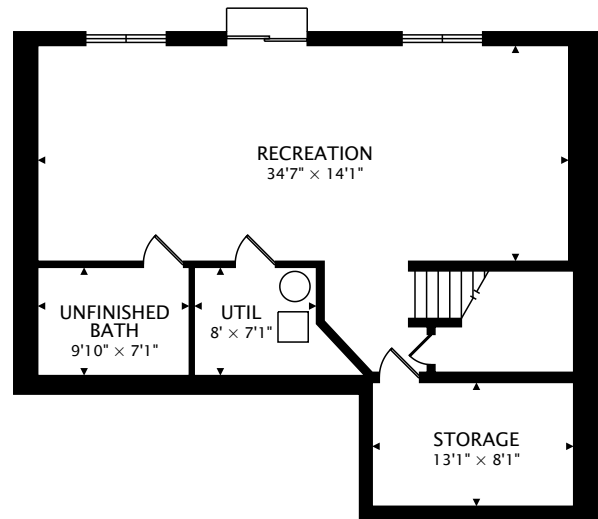

1019 PHEASANT RUN S
LINO LAKES, MN 55014, USA

TOTAL
2559 sq ft + 944 sq ft BELOW GRADE

CAPTURED ON: 19 NOV 2018
DIMENSIONS, AREAS, LAYOUTS AND DETAILS ARE APPROXIMATE
AND SHOULD BE CONSIDERED ILLUSTRATIVE ONLY.

1019 PHEASANT RUN S

LINO LAKES, MN 55014, USA

SECOND
1515 sq ft

LOWER
944 sq ft BELOW GRADE

TOTAL
2559 sq ft + 944 sq ft BELOW GRADE