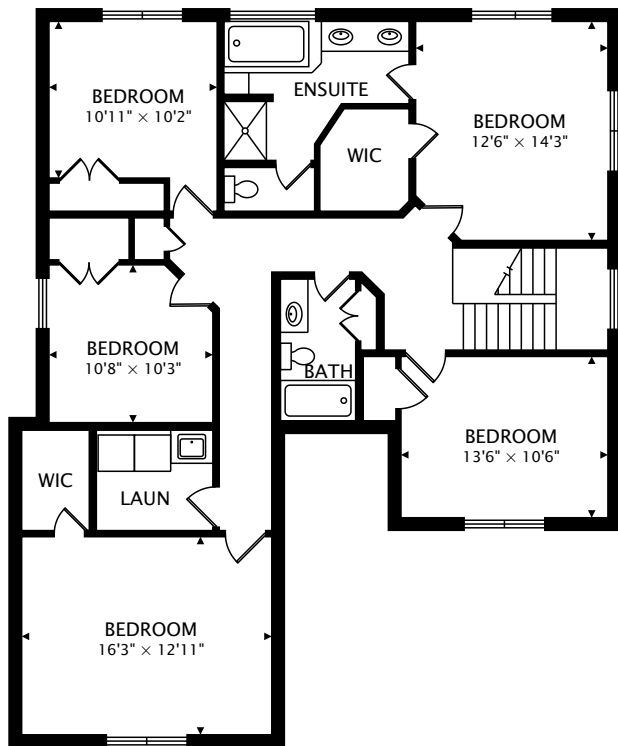

1019 PHEASANT RUN S
LINO LAKES, MN 55014, USA

TOTAL
2559 sq ft + 944 sq ft BELOW GRADE

CAPTURED ON: 19 NOV 2018
DIMENSIONS, AREAS, LAYOUTS AND DETAILS ARE APPROXIMATE
AND SHOULD BE CONSIDERED ILLUSTRATIVE ONLY.

1019 PHEASANT RUN S

LINO LAKES, MN 55014, USA

SECOND
1515 sq ft

LOWER
944 sq ft BELOW GRADE

TOTAL
2559 sq ft + 944 sq ft BELOW GRADE