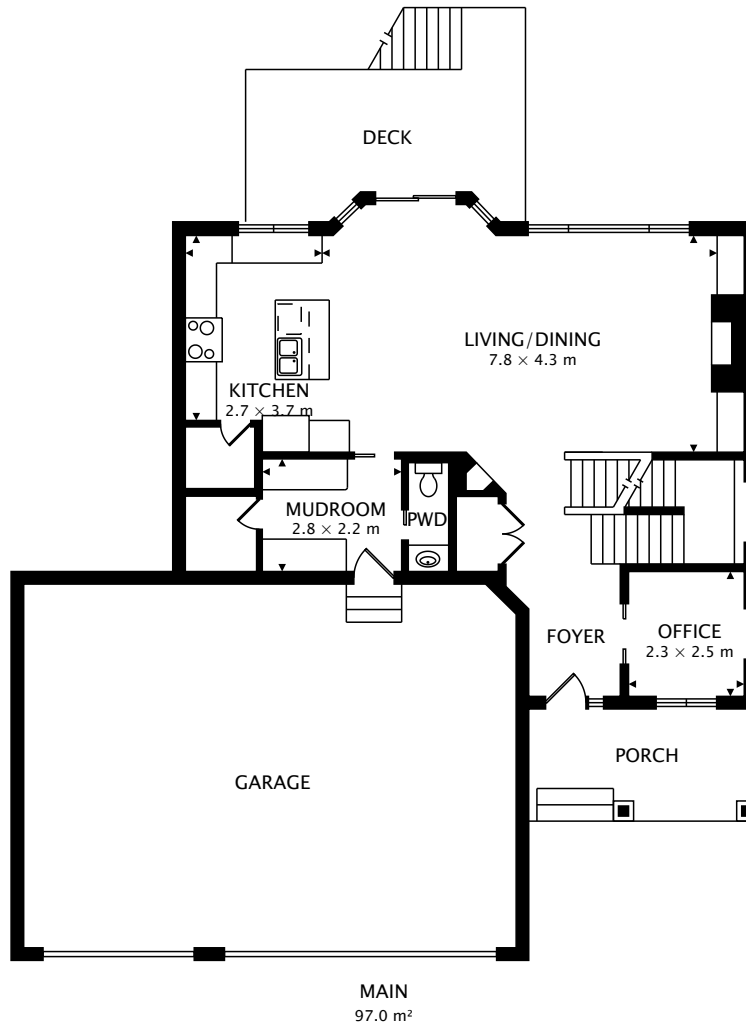

1019 PHEASANT RUN S

LINO LAKES, MN 55014, USA

TOTAL
237.7 m² + 87.7 m² BELOW GRADE

1019 PHEASANT RUN S

LINO LAKES, MN 55014, USA

TOTAL
237.7 m² + 87.7 m² BELOW GRADE