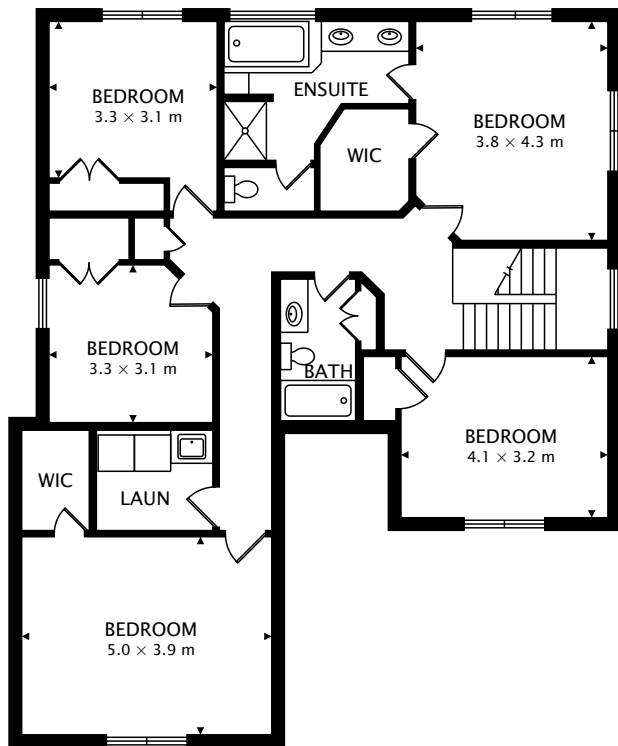

1019 PHEASANT RUN S

LINO LAKES, MN 55014, USA

TOTAL
237.7 m² + 87.7 m² BELOW GRADE

1019 PHEASANT RUN S

LINO LAKES, MN 55014, USA

TOTAL
237.7 m² + 87.7 m² BELOW GRADE