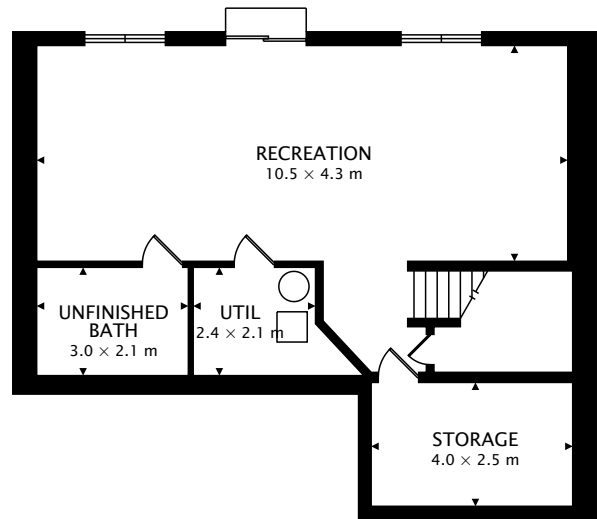

1019 PHEASANT RUN S

LINO LAKES, MN 55014, USA

TOTAL
237.7 m² + 87.7 m² BELOW GRADE

1019 PHEASANT RUN S

LINO LAKES, MN 55014, USA

TOTAL
237.7 m² + 87.7 m² BELOW GRADE