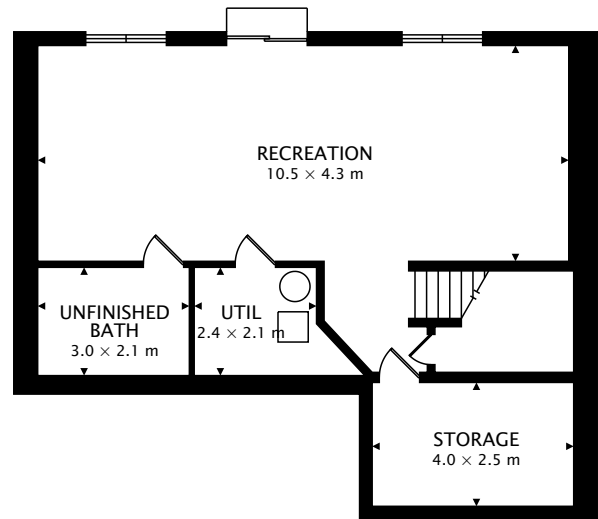

1019 PHEASANT RUN S

LINO LAKES, MN 55014, USA

TOTAL
237.7 m² + 87.7 m² BELOW GRADE

1019 PHEASANT RUN S

LINO LAKES, MN 55014, USA

SECOND
140.7 m²

LOWER
87.7 m² BELOW GRADE

TOTAL
237.7 m² + 87.7 m² BELOW GRADE