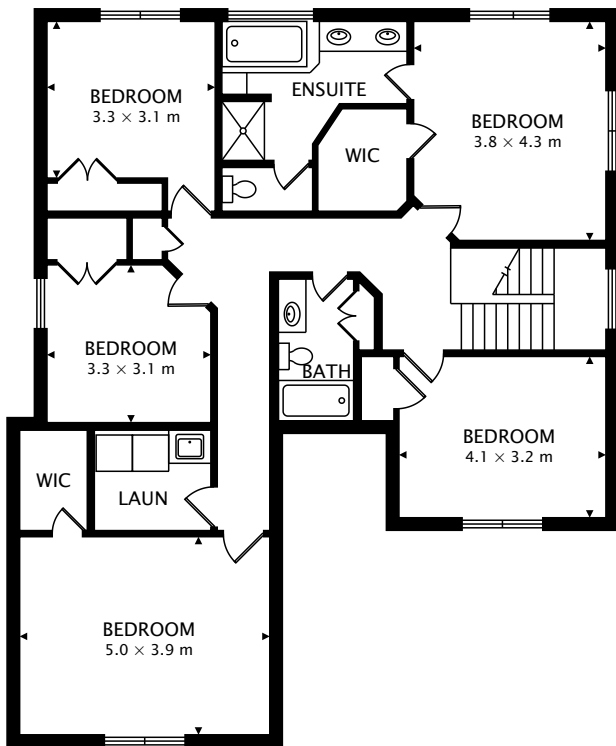

1019 PHEASANT RUN S

LINO LAKES, MN 55014, USA

TOTAL
237.7 m² + 87.7 m² BELOW GRADE

1019 PHEASANT RUN S

LINO LAKES, MN 55014, USA

SECOND
140.7 m²

LOWER
87.7 m² BELOW GRADE

TOTAL
237.7 m² + 87.7 m² BELOW GRADE