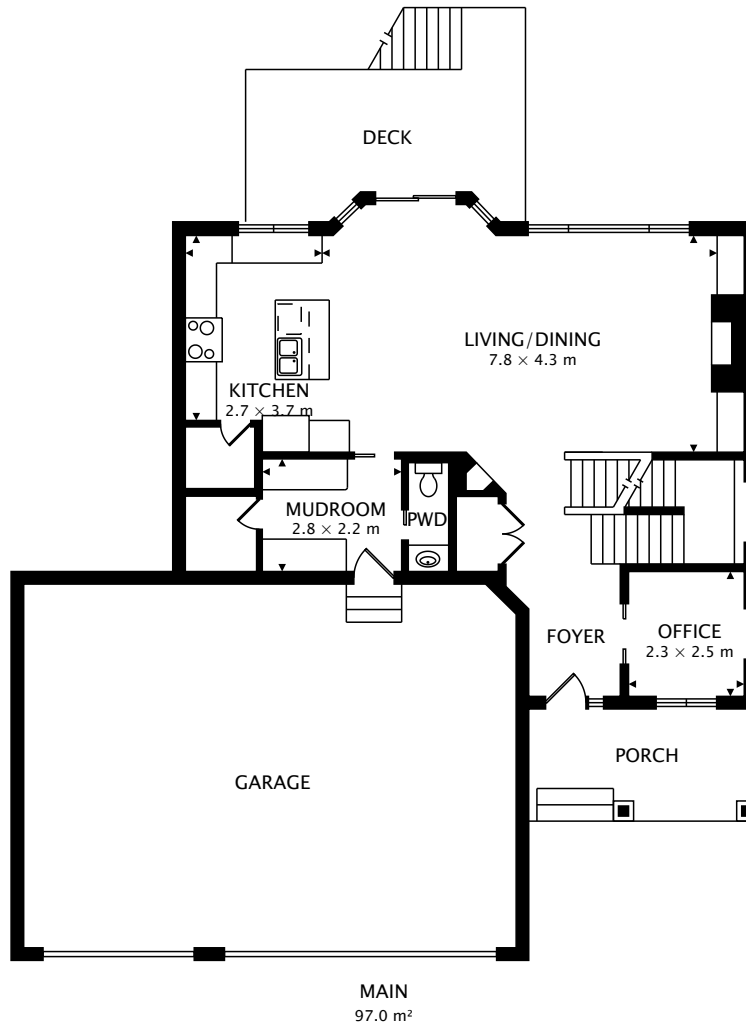

1019 PHEASANT RUN S

LINO LAKES, MN 55014, USA

TOTAL
237.7 m² + 87.7 m² BELOW GRADE

1019 PHEASANT RUN S

LINO LAKES, MN 55014, USA

SECOND
140.7 m²

LOWER
87.7 m² BELOW GRADE

TOTAL
237.7 m² + 87.7 m² BELOW GRADE