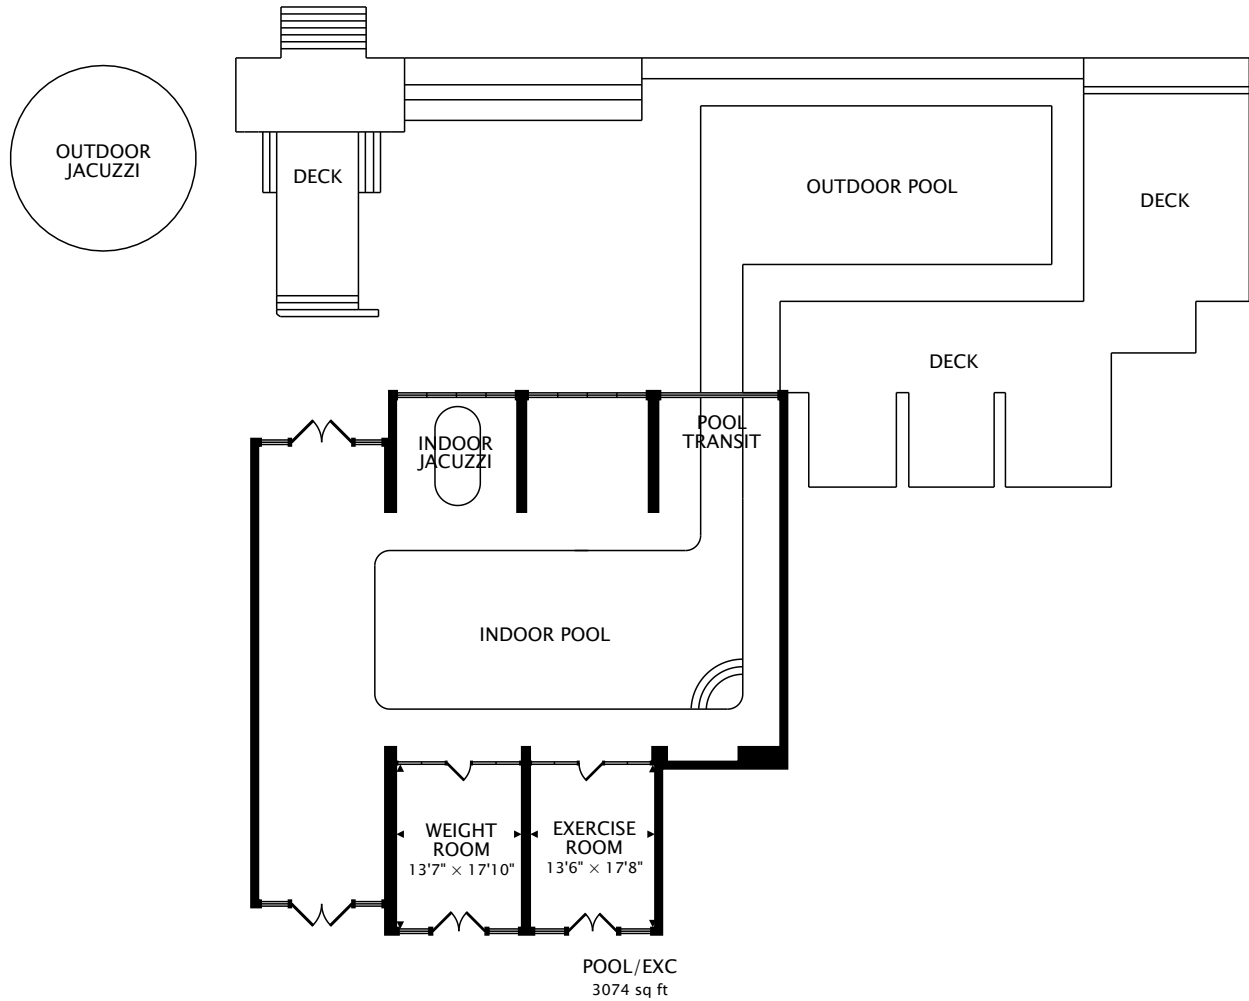

SHOPS  
2009 sq ft

TOTAL  
5083 sq ft

CAPTURED ON: 5 SEP 2018  
DIMENSIONS, AREAS, LAYOUTS AND DETAILS ARE APPROXIMATE  
AND SHOULD BE CONSIDERED ILLUSTRATIVE ONLY.

TOTAL  
5083 sq ft

CAPTURED ON: 5 SEP 2018  
DIMENSIONS, AREAS, LAYOUTS AND DETAILS ARE APPROXIMATE  
AND SHOULD BE CONSIDERED ILLUSTRATIVE ONLY.