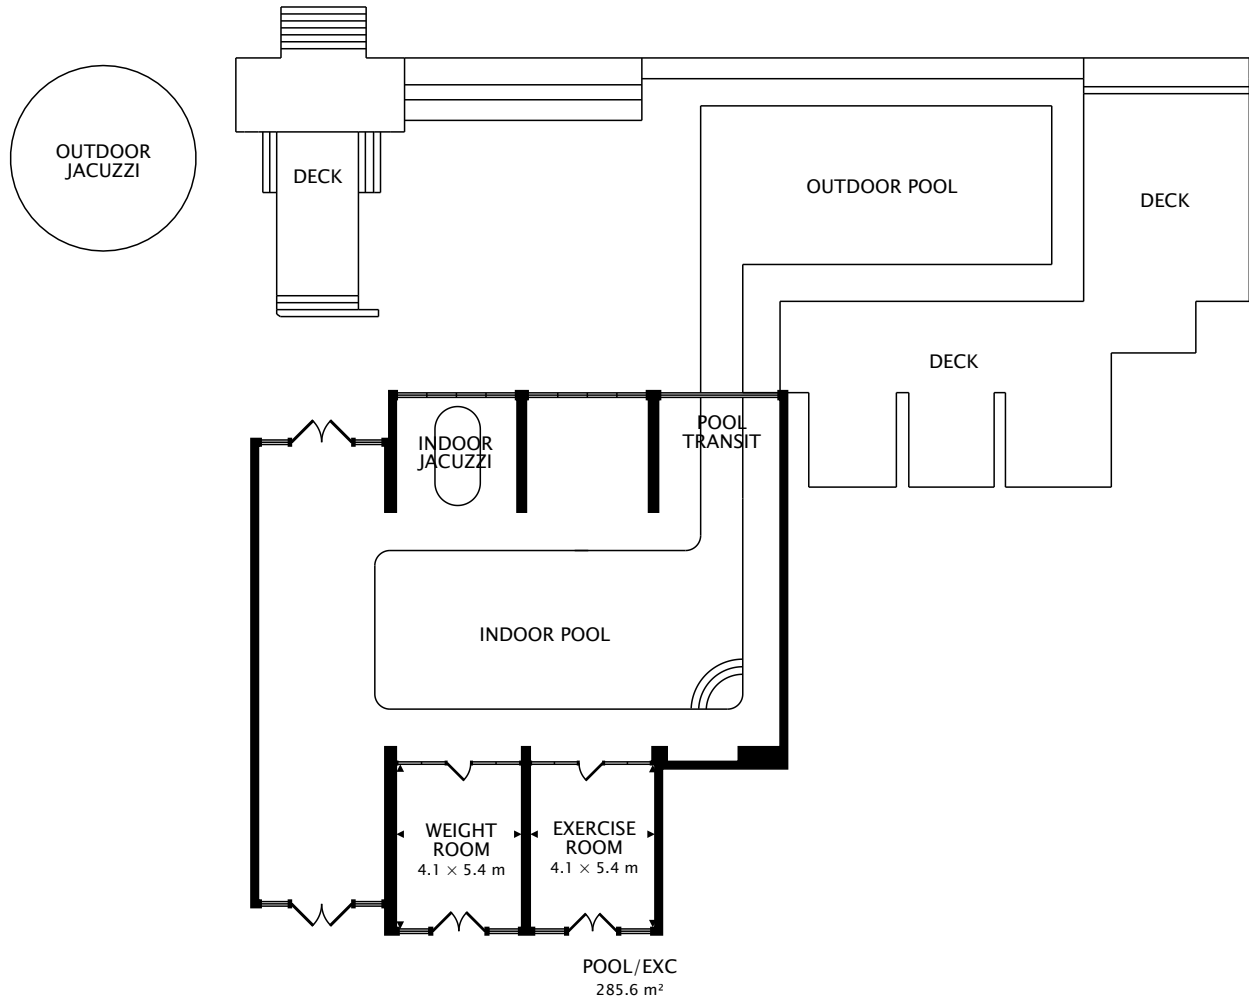

SHOPS
186.7 m²

TOTAL
472.3 m²

CAPTURED ON: 5 SEP 2018
DIMENSIONS, AREAS, LAYOUTS AND DETAILS ARE APPROXIMATE
AND SHOULD BE CONSIDERED ILLUSTRATIVE ONLY.

TOTAL
472.3 m²

CAPTURED ON: 5 SEP 2018
DIMENSIONS, AREAS, LAYOUTS AND DETAILS ARE APPROXIMATE
AND SHOULD BE CONSIDERED ILLUSTRATIVE ONLY.