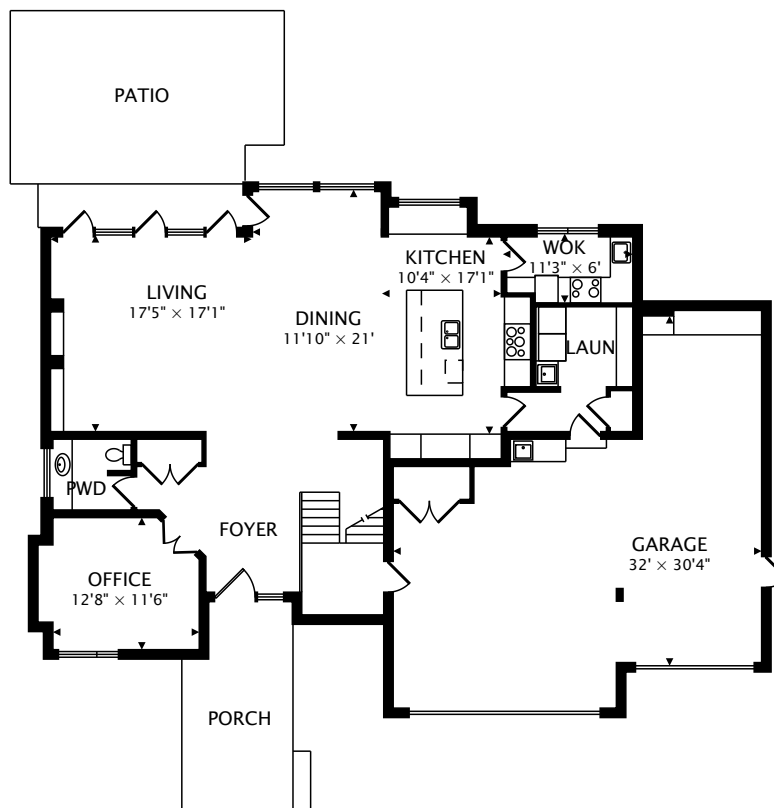

SECOND
1623 sq ft

MAIN
1513 sq ft

TOTAL
3136 sq ft

Jeremy Kalenuik Personal Real Estate Corporation

Macdonald Realty

D: 604-612-7511

jeremy@whitestoneselect.com

whitestoneselect.com

by Viyae Innovative Imaging Concepts
real.vision | vியae.com

CAPTURED ON: 12 JAN 2019

DIMENSIONS, AREAS, LAYOUTS AND DETAILS ARE APPROXIMATE
AND SHOULD BE CONSIDERED ILLUSTRATIVE ONLY.