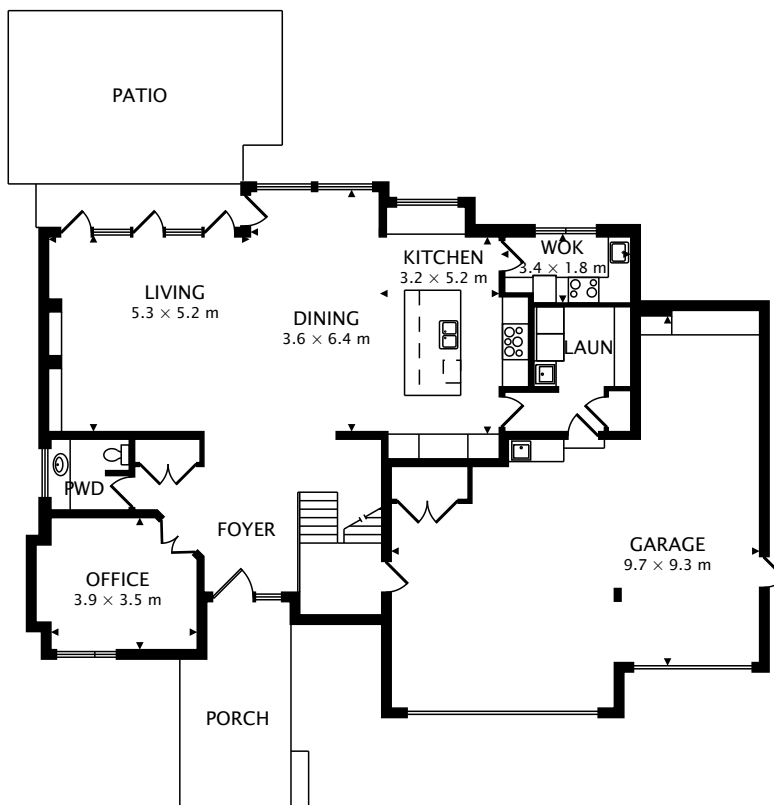

SECOND
1623 sq ft

MAIN
1513 sq ft

TOTAL
3136 sq ft

Jeremy Kalenuik Personal Real Estate Corporation

Macdonald Realty

D: 604-612-7511

jeremy@whitestoneselect.com

whitestoneselect.com

by Viyae Innovative Imaging Concepts
real.vision | viyae.com

CAPTURED ON: 12 JAN 2019

DIMENSIONS, AREAS, LAYOUTS AND DETAILS ARE APPROXIMATE
AND SHOULD BE CONSIDERED ILLUSTRATIVE ONLY.