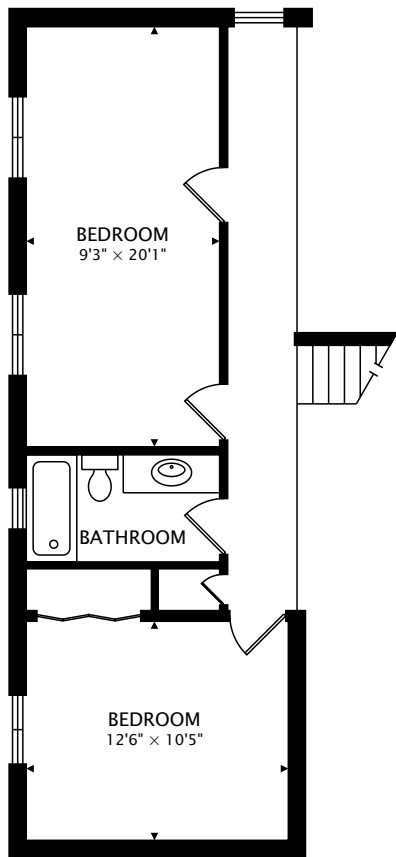

1079 ON-8
HAMILTON, ON L9H 5E1

LOFT
696 sq ft

SECOND
562 sq ft

MAIN
1817 sq ft

TOTAL
3074 sq ft

CAPTURED ON: 3 APR 2018
DIMENSIONS, AREAS, LAYOUTS AND DETAILS ARE APPROXIMATE
AND SHOULD BE CONSIDERED ILLUSTRATIVE ONLY.