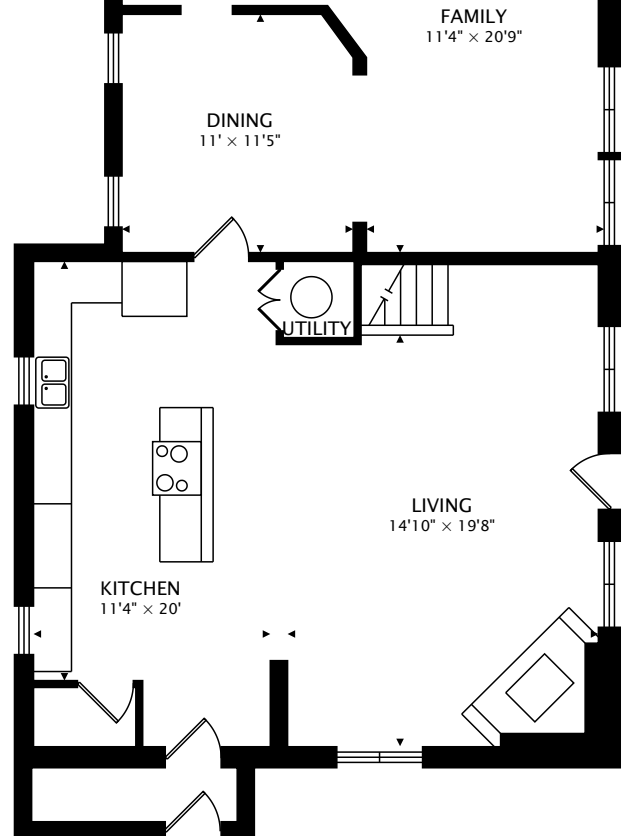

1079 ON-8
HAMILTON, ON L9H 5E1

LOFT
696 sq ft

SECOND
562 sq ft

MAIN
1817 sq ft

TOTAL
3074 sq ft

CAPTURED ON: 3 APR 2018
DIMENSIONS, AREAS, LAYOUTS AND DETAILS ARE APPROXIMATE
AND SHOULD BE CONSIDERED ILLUSTRATIVE ONLY.