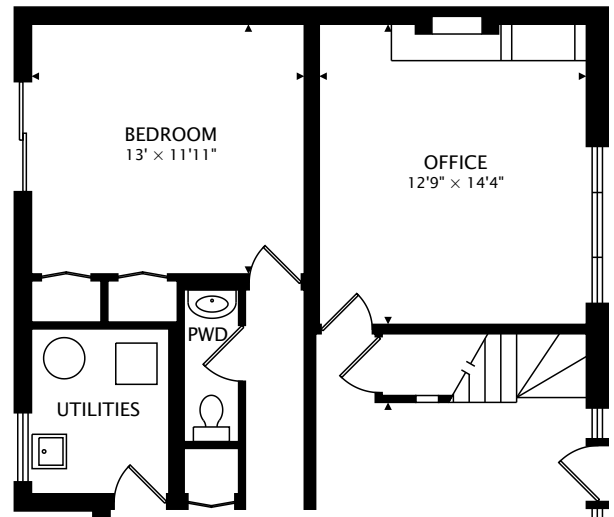

1079 ON-8
HAMILTON, ON L9H 5E1

LOFT
696 sq ft

SECOND
562 sq ft

MAIN
1817 sq ft

TOTAL
3074 sq ft

CAPTURED ON: 3 APR 2018
DIMENSIONS, AREAS, LAYOUTS AND DETAILS ARE APPROXIMATE
AND SHOULD BE CONSIDERED ILLUSTRATIVE ONLY.