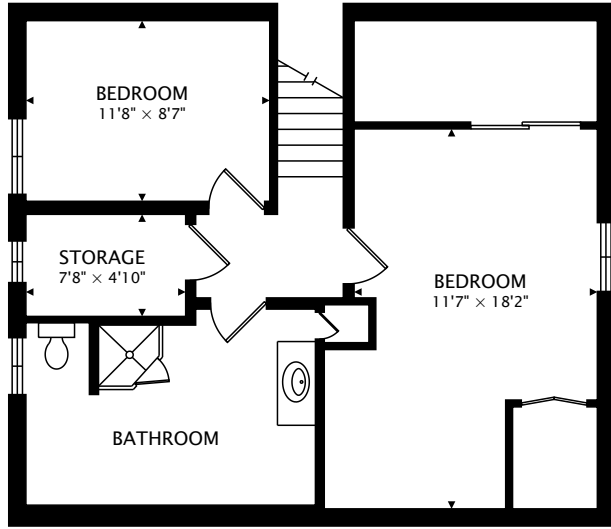

1079 ON-8
HAMILTON, ON L9H 5E1

LOFT
696 sq ft

SECOND
562 sq ft

MAIN
1817 sq ft

TOTAL
3074 sq ft

CAPTURED ON: 3 APR 2018
DIMENSIONS, AREAS, LAYOUTS AND DETAILS ARE APPROXIMATE
AND SHOULD BE CONSIDERED ILLUSTRATIVE ONLY.