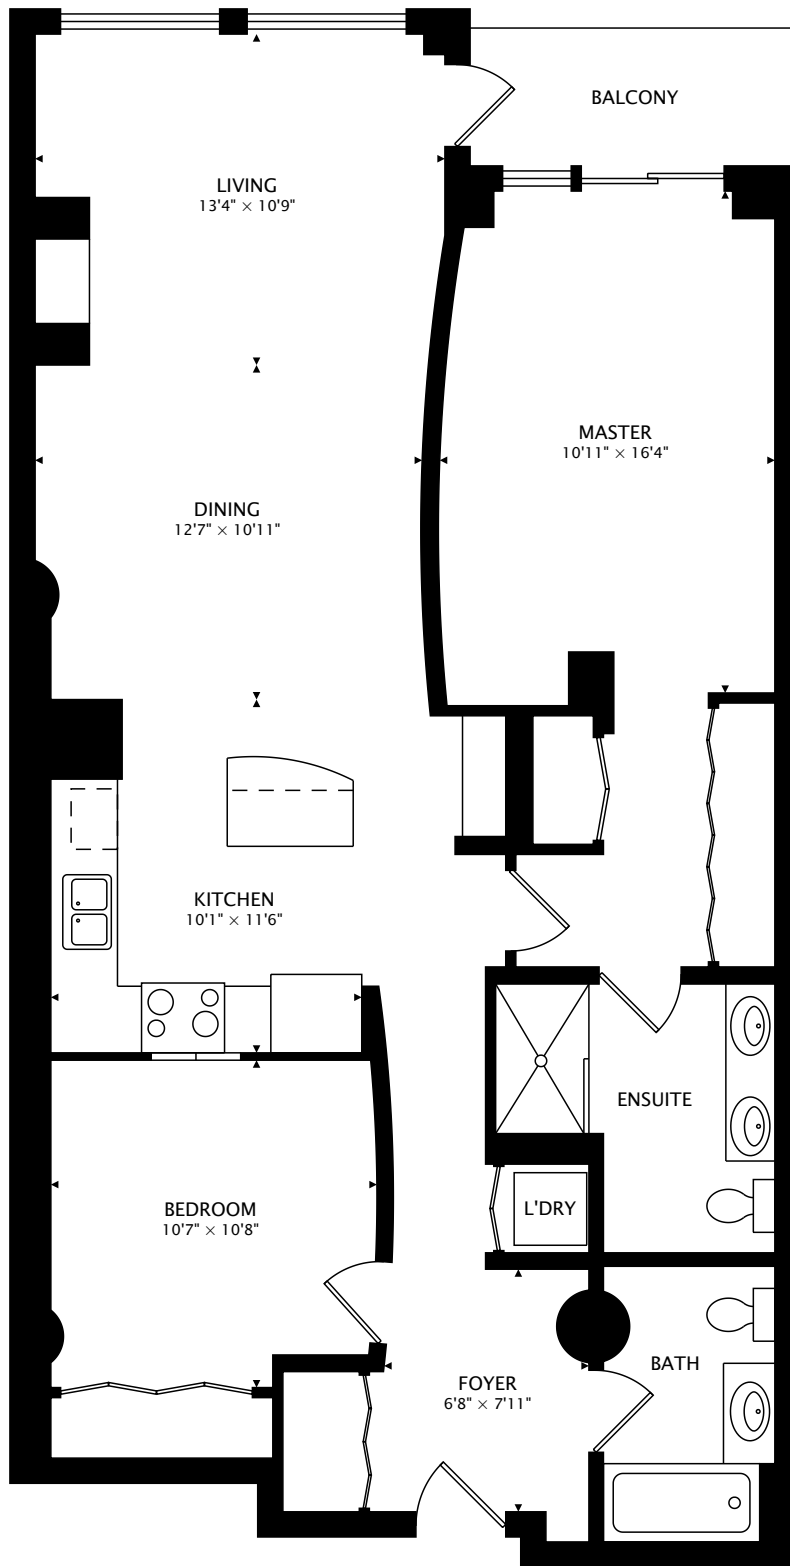

700 N LARRABEE ST #1410

CHICAGO, IL 60654, USA

1181 sq ft + 48 sq ft BALCONY

CAPTURED ON: 8 JAN 2019
DIMENSIONS, AREAS, LAYOUTS AND DETAILS ARE APPROXIMATE
AND SHOULD BE CONSIDERED ILLUSTRATIVE ONLY.