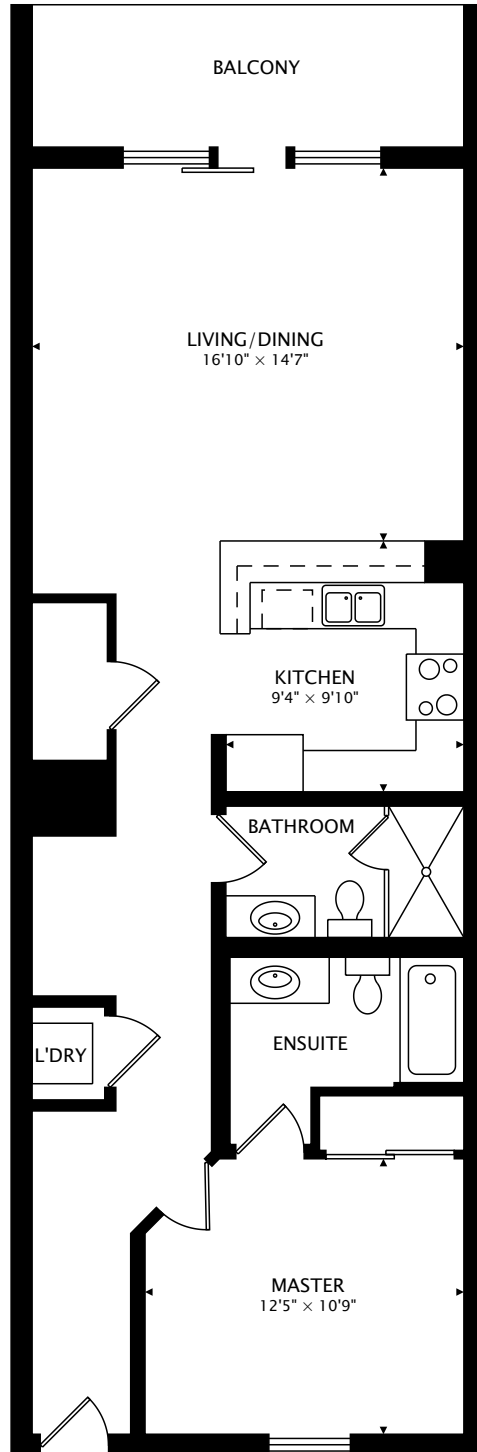

CALYPSO 2207 E
15817 FRONT BEACH ROAD

904 sq ft + 94 sq ft BALCONY