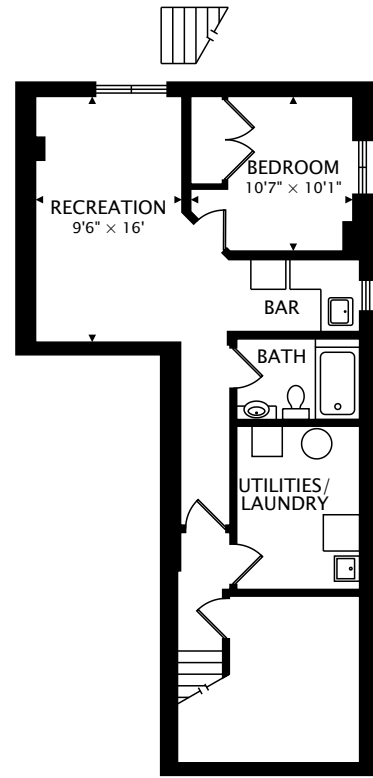

13 SETON PARK RD
 NORTH YORK, ON M3C 3Z7, CANADA

SECOND
 934 sq ft

MAIN
 751 sq ft

LOWER
 637 sq ft BELOW GRADE

TOTAL
 1686 sq ft + 637 sq ft BELOW GRADE