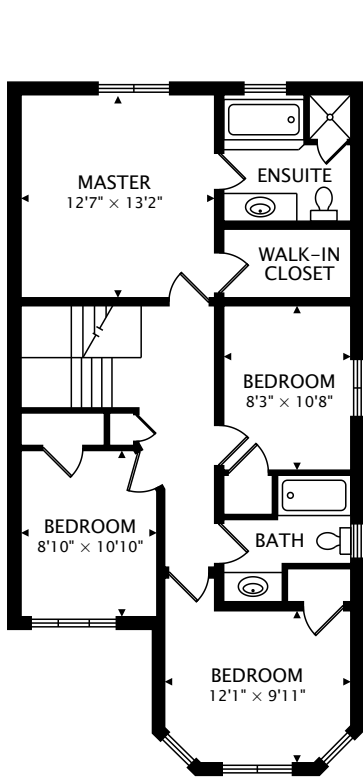

13 SETON PARK RD
 NORTH YORK, ON M3C 3Z7, CANADA

SECOND
 934 sq ft

MAIN
 751 sq ft

LOWER
 637 sq ft BELOW GRADE

TOTAL
 1686 sq ft + 637 sq ft BELOW GRADE