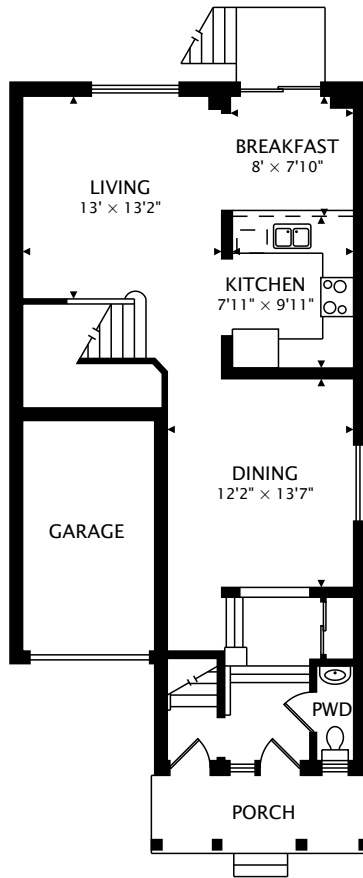

13 SETON PARK RD
 NORTH YORK, ON M3C 3Z7, CANADA

SECOND
 934 sq ft

MAIN
 751 sq ft

LOWER
 637 sq ft BELOW GRADE

TOTAL
 1686 sq ft + 637 sq ft BELOW GRADE