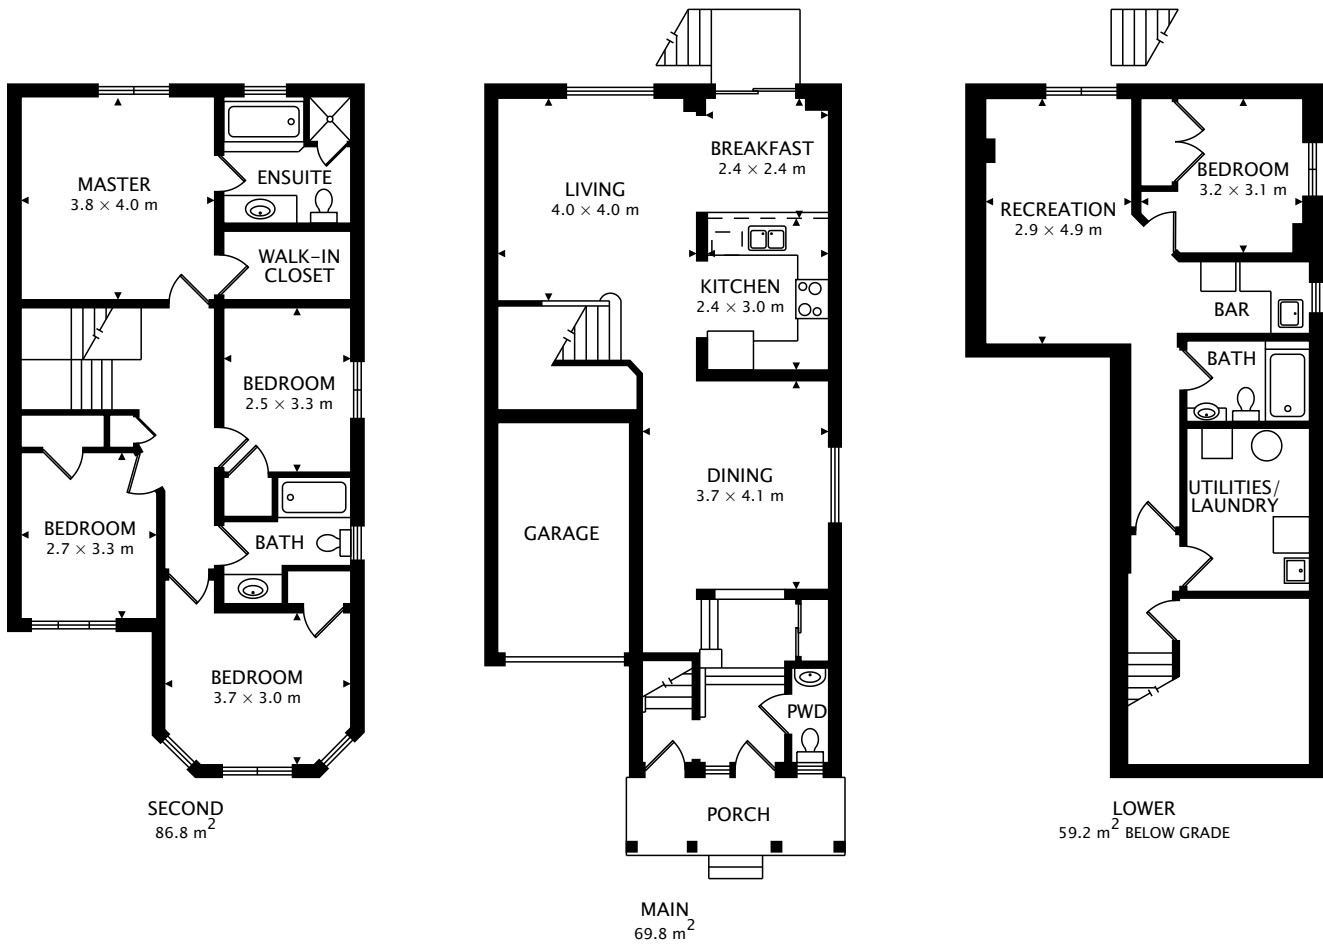

13 SETON PARK RD
NORTH YORK, ON M3C 3Z7, CANADA

TOTAL
156.6 m² + 59.2 m² BELOW GRADE