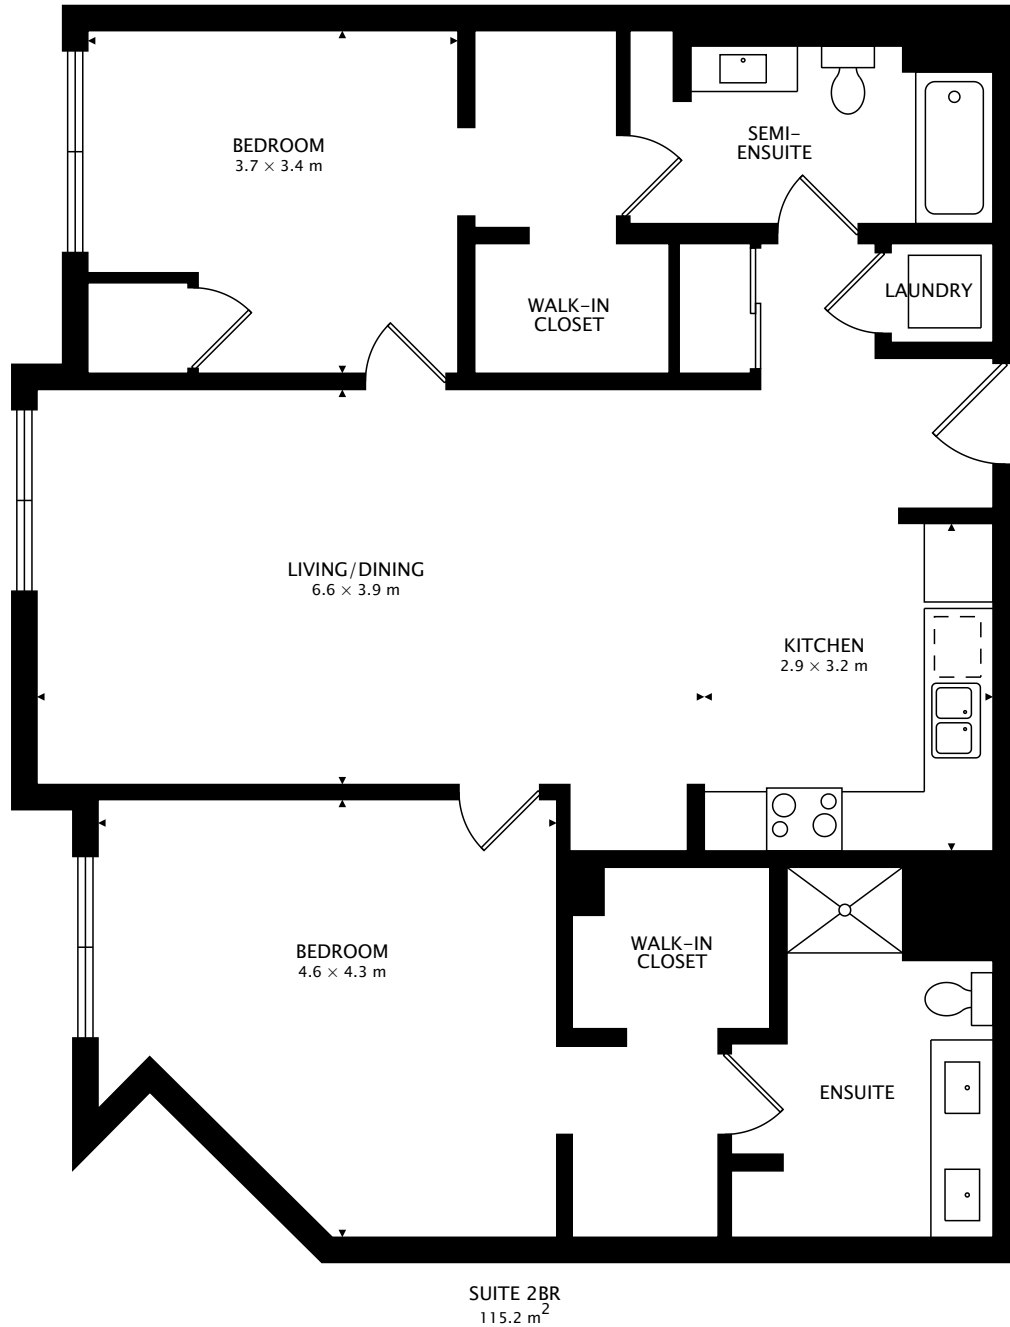

TOTAL

TOTAL

SUITE 3BR
143.0 m² + 4.5 m² BALCONIES

TOTAL