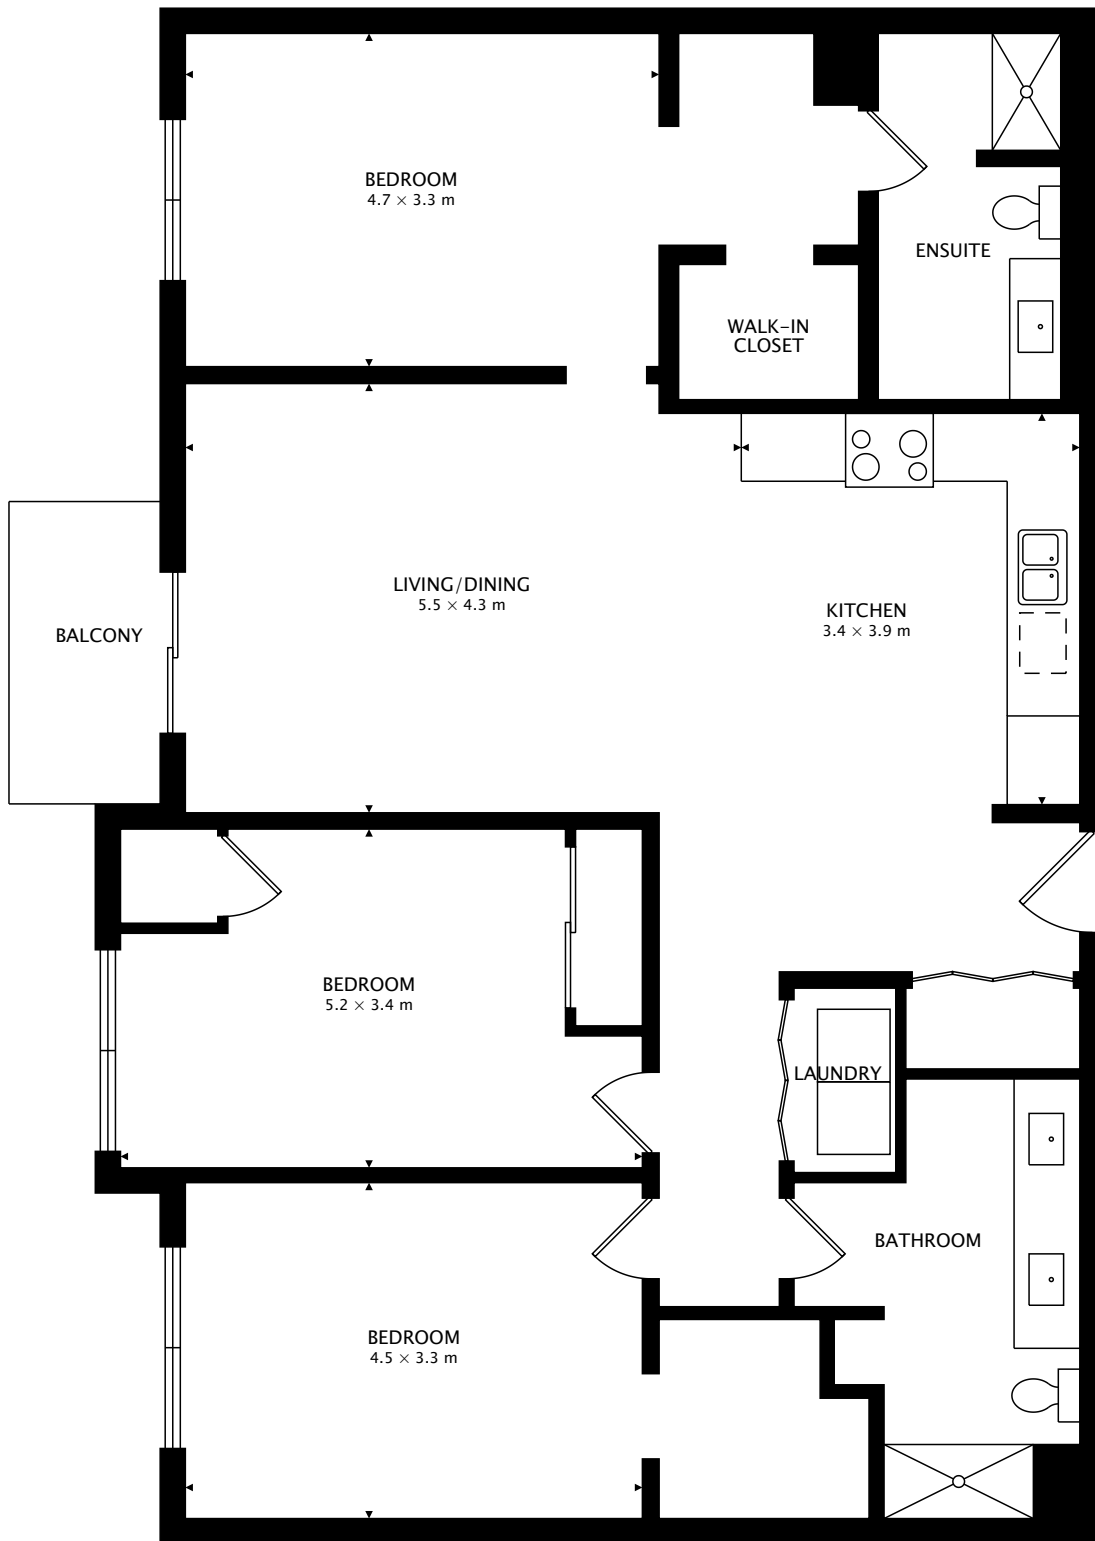

TOTAL

TOTAL

SUITE 3BR
143.0 m² + 4.5 m² BALCONIES

TOTAL