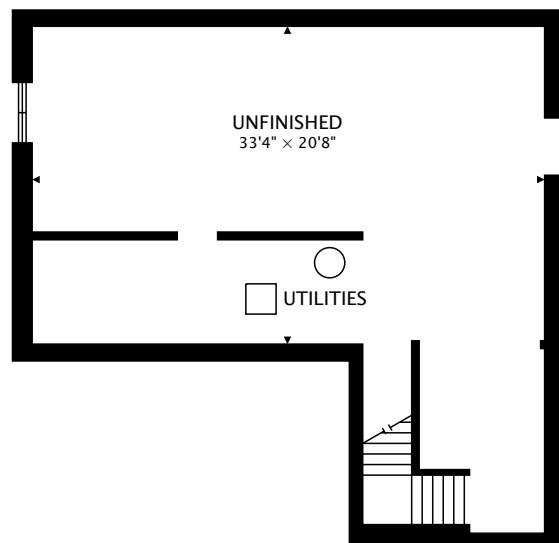

1338 MEADOW COURT

SHAKOPEE, MN 55379

SECOND
1111 sq ft

MAIN
994 sq ft

LOWER
997 sq ft BELOW GRADE

TOTAL
2105 sq ft + 997 sq ft BELOW GRADE

CAPTURED ON: 19 DEC 2017
DIMENSIONS, AREAS, LAYOUTS AND DETAILS ARE APPROXIMATE
AND SHOULD BE CONSIDERED ILLUSTRATIVE ONLY.