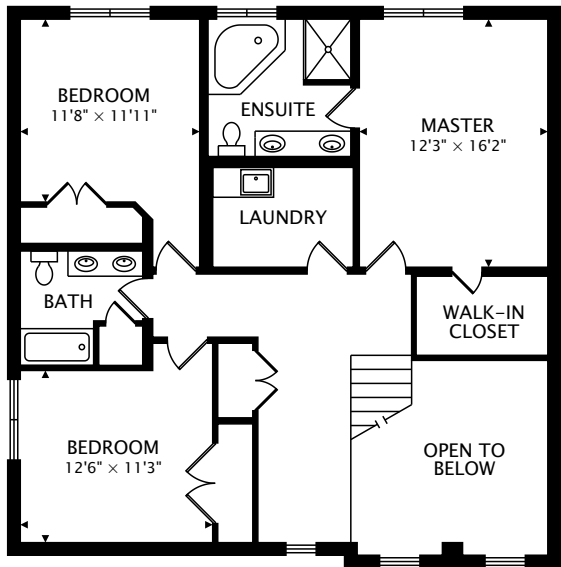

1338 MEADOW COURT

SHAKOPEE, MN 55379

SECOND
1111 sq ft

MAIN
994 sq ft

LOWER
997 sq ft BELOW GRADE

TOTAL
2105 sq ft + 997 sq ft BELOW GRADE

CAPTURED ON: 19 DEC 2017
DIMENSIONS, AREAS, LAYOUTS AND DETAILS ARE APPROXIMATE
AND SHOULD BE CONSIDERED ILLUSTRATIVE ONLY.