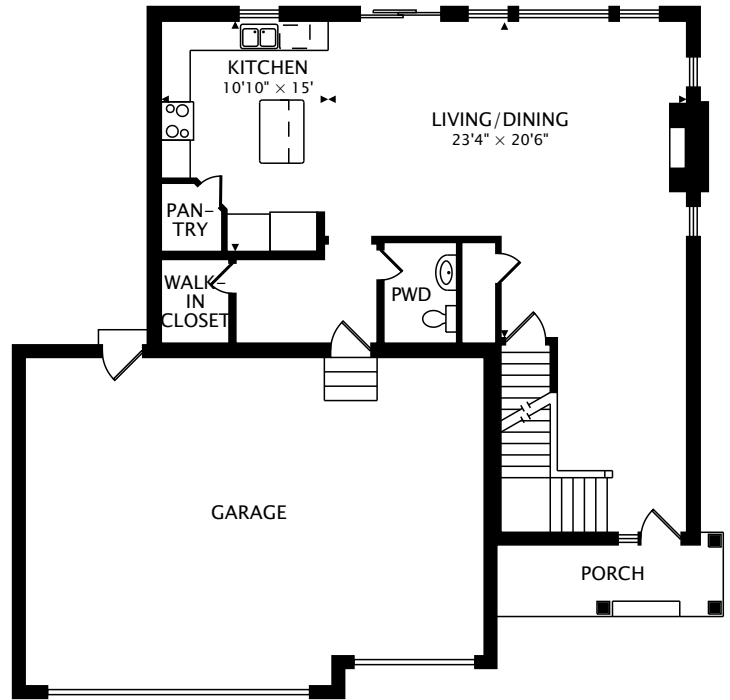

1338 MEADOW COURT

SHAKOPEE, MN 55379

SECOND
1111 sq ft

MAIN
994 sq ft

LOWER
997 sq ft BELOW GRADE

TOTAL
2105 sq ft + 997 sq ft BELOW GRADE

CAPTURED ON: 19 DEC 2017
DIMENSIONS, AREAS, LAYOUTS AND DETAILS ARE APPROXIMATE
AND SHOULD BE CONSIDERED ILLUSTRATIVE ONLY.