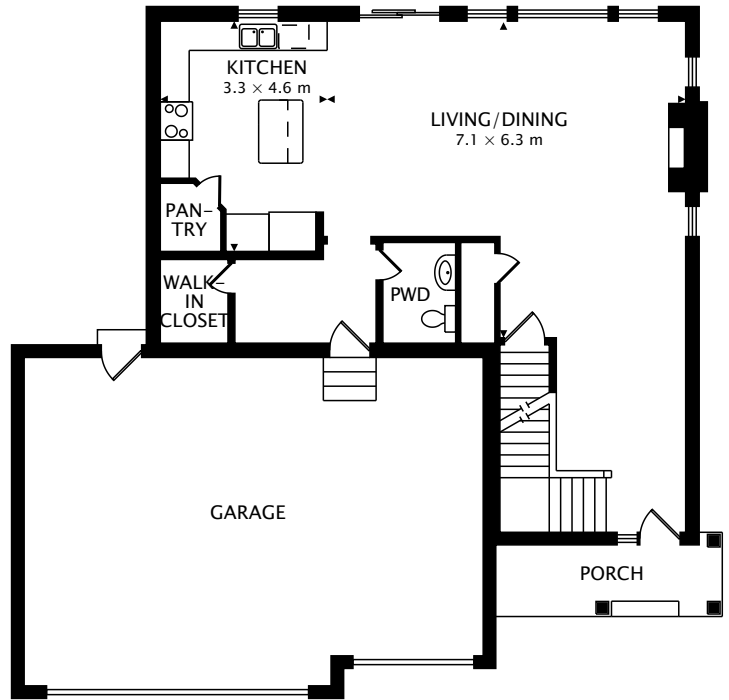

1338 MEADOW COURT

SHAKOPEE, MN 55379

SECOND
103.2 m²

MAIN
92.3 m²

LOWER
92.6 m² BELOW GRADE

TOTAL
195.5 m² + 92.6 m² BELOW GRADE

CAPTURED ON: 19 DEC 2017

DIMENSIONS, AREAS, LAYOUTS AND DETAILS ARE APPROXIMATE AND SHOULD BE CONSIDERED ILLUSTRATIVE ONLY.