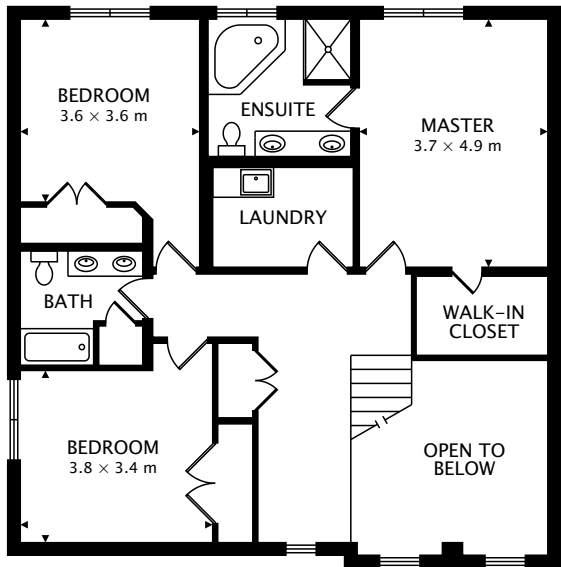

1338 MEADOW COURT

SHAKOPEE, MN 55379

SECOND
103.2 m²

MAIN
92.3 m²

LOWER
92.6 m² BELOW GRADE

TOTAL
195.5 m² + 92.6 m² BELOW GRADE

CAPTURED ON: 19 DEC 2017

DIMENSIONS, AREAS, LAYOUTS AND DETAILS ARE APPROXIMATE AND SHOULD BE CONSIDERED ILLUSTRATIVE ONLY.