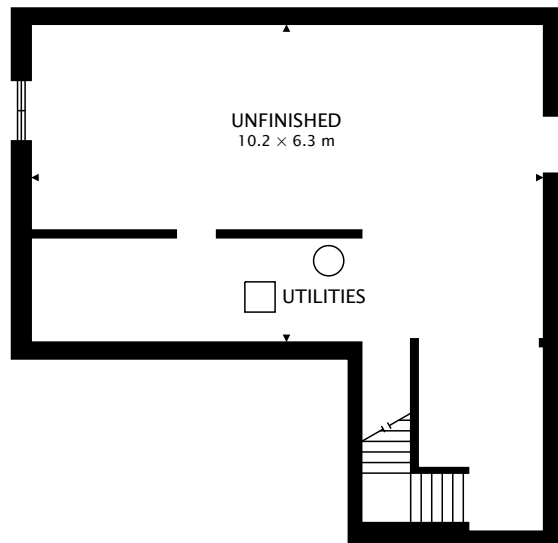

1338 MEADOW COURT

SHAKOPEE, MN 55379

SECOND
103.2 m²

MAIN
92.3 m²

LOWER
92.6 m² BELOW GRADE

TOTAL
195.5 m² + 92.6 m² BELOW GRADE

CAPTURED ON: 19 DEC 2017

DIMENSIONS, AREAS, LAYOUTS AND DETAILS ARE APPROXIMATE AND SHOULD BE CONSIDERED ILLUSTRATIVE ONLY.