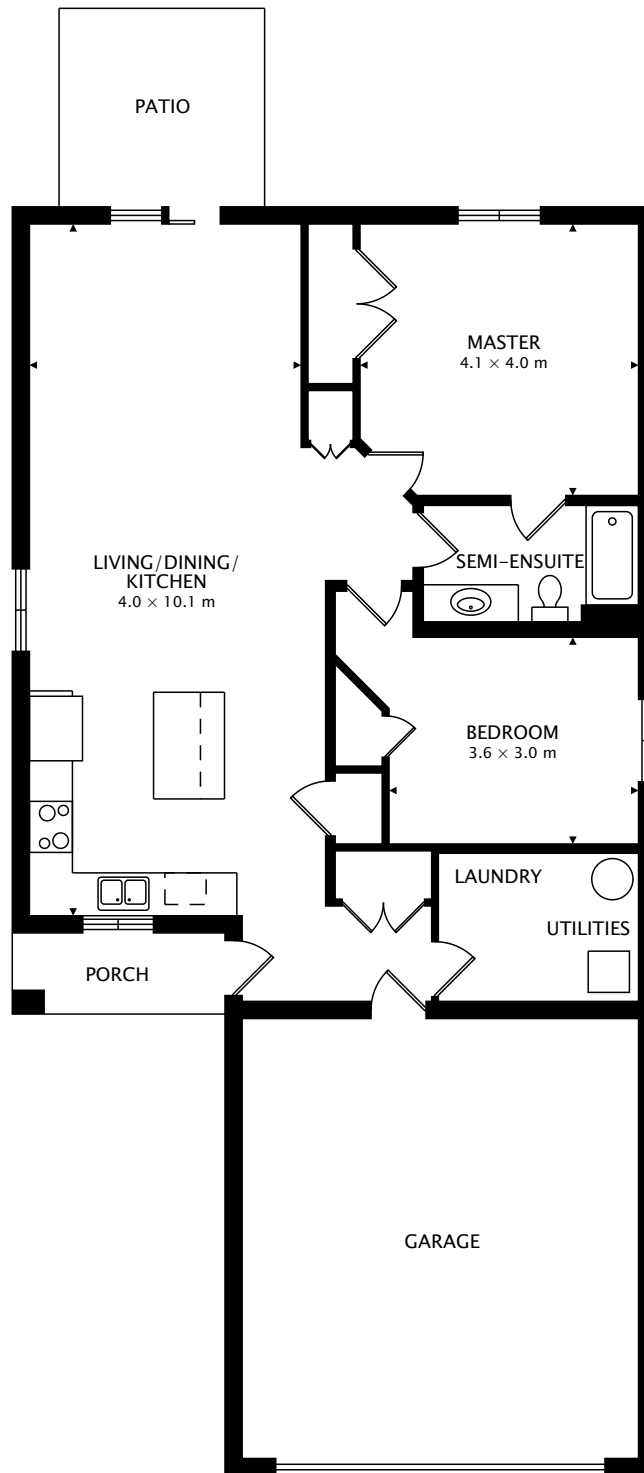

1005 WINSOME WAY NW
ISANTI, MN 55040

106.7 m²