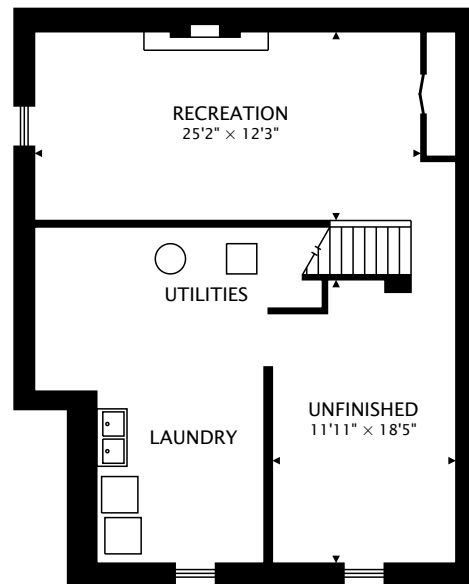

9956 OXBOROUGH RD
BLOOMINGTON, MN 55437

SECOND
1014 sq ft

LOWER
1052 sq ft BELOW GRADE

MAIN
1087 sq ft

TOTAL
2101 sq ft + 1052 sq ft BELOW GRADE

CAPTURED ON: 22 FEB 2018
DIMENSIONS, AREAS, LAYOUTS AND DETAILS ARE APPROXIMATE
AND SHOULD BE CONSIDERED ILLUSTRATIVE ONLY.