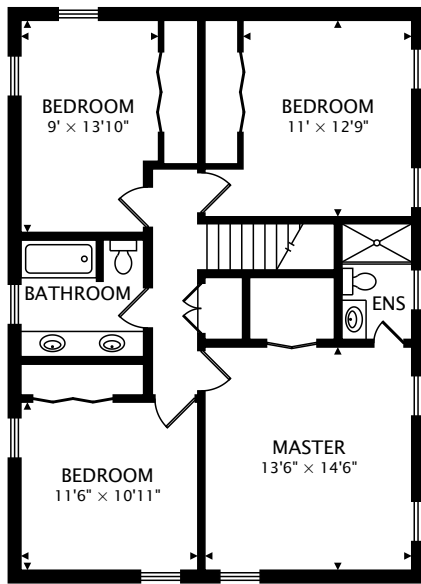

9956 OXBOROUGH RD
BLOOMINGTON, MN 55437

SECOND
1014 sq ft

LOWER
1052 sq ft BELOW GRADE

MAIN
1087 sq ft

TOTAL
2101 sq ft + 1052 sq ft BELOW GRADE

CAPTURED ON: 22 FEB 2018
DIMENSIONS, AREAS, LAYOUTS AND DETAILS ARE APPROXIMATE
AND SHOULD BE CONSIDERED ILLUSTRATIVE ONLY.