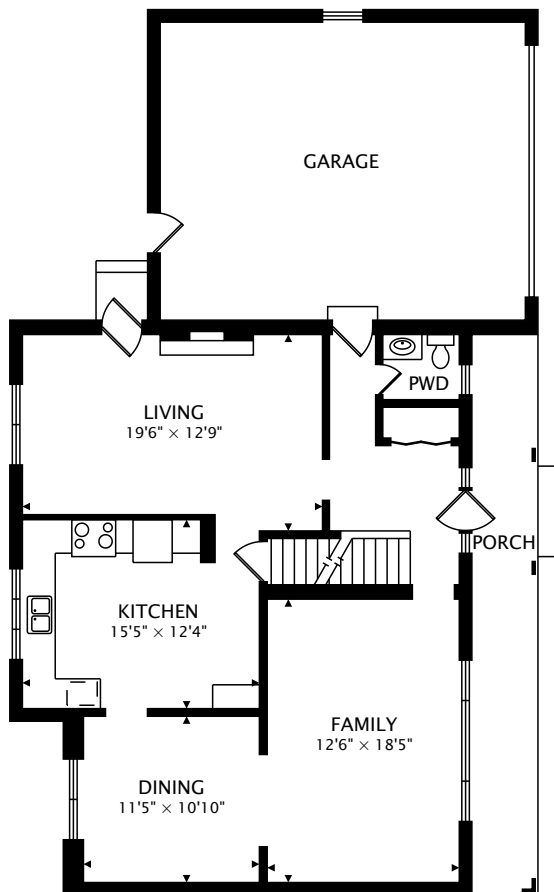

9956 OXBOROUGH RD
BLOOMINGTON, MN 55437

SECOND
1014 sq ft

LOWER
1052 sq ft BELOW GRADE

MAIN
1087 sq ft

TOTAL
2101 sq ft + 1052 sq ft BELOW GRADE

CAPTURED ON: 22 FEB 2018
DIMENSIONS, AREAS, LAYOUTS AND DETAILS ARE APPROXIMATE
AND SHOULD BE CONSIDERED ILLUSTRATIVE ONLY.