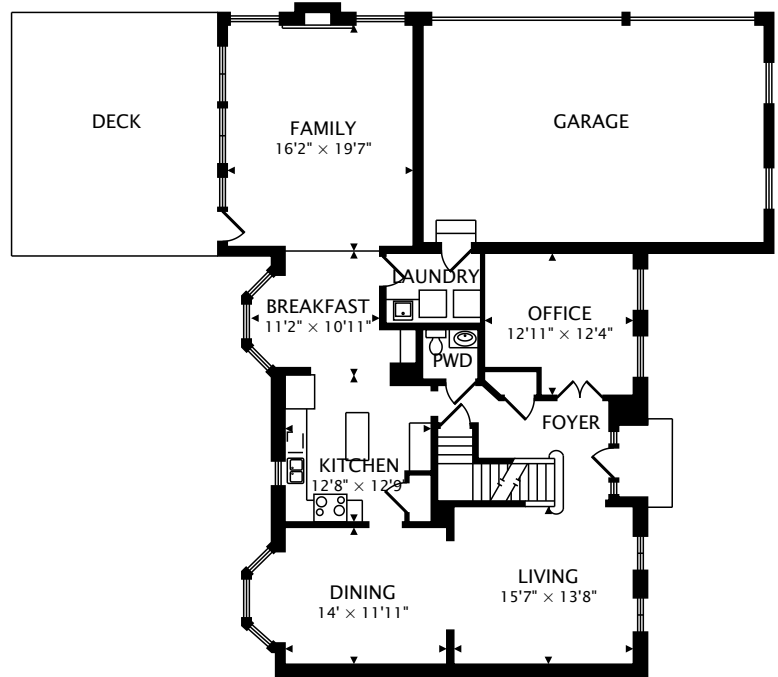

# 10358 YELLOW LOCUST LANE

CENTERVILLE, OH 45458

SECOND  
1480 sq ft

MAIN  
1616 sq ft

LOWER  
1216 sq ft BELOW GRADE

TOTAL  
3096 sq ft + 1216 sq ft BELOW GRADE

CAPTURED ON: 14 FEB 2017  
DIMENSIONS, AREAS, LAYOUTS AND DETAILS ARE APPROXIMATE  
AND SHOULD BE CONSIDERED ILLUSTRATIVE ONLY.