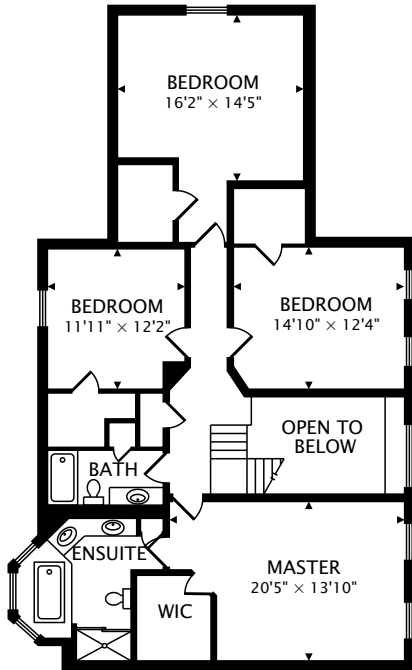

# 10358 YELLOW LOCUST LANE

CENTERVILLE, OH 45458

SECOND  
1480 sq ft

MAIN  
1616 sq ft

LOWER  
1216 sq ft BELOW GRADE

TOTAL  
3096 sq ft + 1216 sq ft BELOW GRADE

CAPTURED ON: 14 FEB 2017  
DIMENSIONS, AREAS, LAYOUTS AND DETAILS ARE APPROXIMATE  
AND SHOULD BE CONSIDERED ILLUSTRATIVE ONLY.