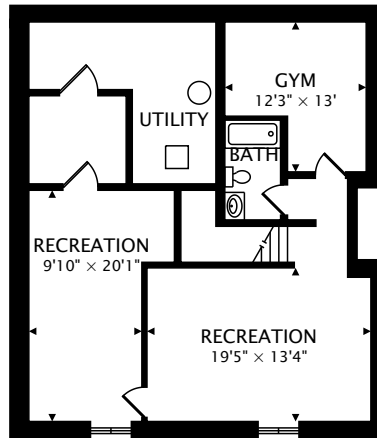

# 10358 YELLOW LOCUST LANE

CENTERVILLE, OH 45458

SECOND  
1480 sq ft

MAIN  
1616 sq ft

LOWER  
1216 sq ft BELOW GRADE

TOTAL  
3096 sq ft + 1216 sq ft BELOW GRADE

CAPTURED ON: 14 FEB 2017  
DIMENSIONS, AREAS, LAYOUTS AND DETAILS ARE APPROXIMATE  
AND SHOULD BE CONSIDERED ILLUSTRATIVE ONLY.