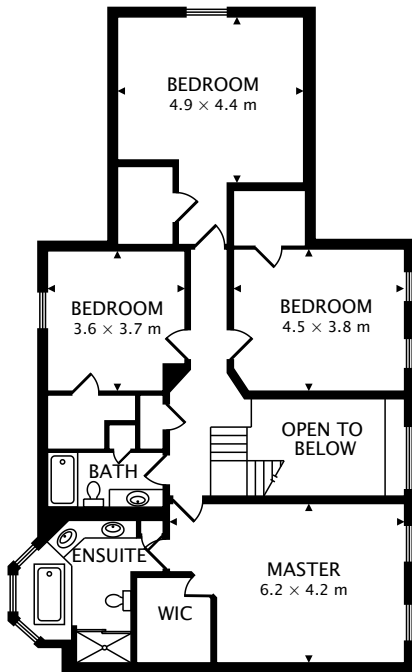

10358 YELLOW LOCUST LANE
 CENTERVILLE, OH 45458

SECOND
 137.5 m²

MAIN
 150.2 m²

LOWER
 113.0 m² BELOW GRADE

TOTAL
 287.6 m² + 113.0 m² BELOW GRADE

CAPTURED ON: 14 FEB 2017
 DIMENSIONS, AREAS, LAYOUTS AND DETAILS ARE APPROXIMATE
 AND SHOULD BE CONSIDERED ILLUSTRATIVE ONLY.