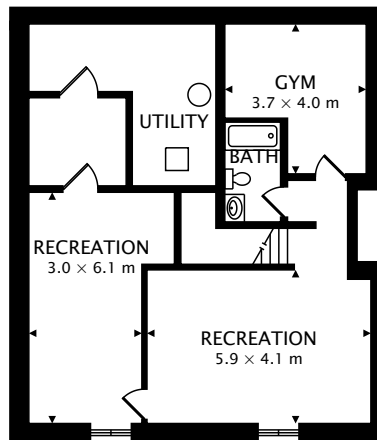

10358 YELLOW LOCUST LANE
 CENTERVILLE, OH 45458

SECOND
 137.5 m²

MAIN
 150.2 m²

LOWER
 113.0 m² BELOW GRADE

TOTAL
 287.6 m² + 113.0 m² BELOW GRADE

CAPTURED ON: 14 FEB 2017
 DIMENSIONS, AREAS, LAYOUTS AND DETAILS ARE APPROXIMATE
 AND SHOULD BE CONSIDERED ILLUSTRATIVE ONLY.