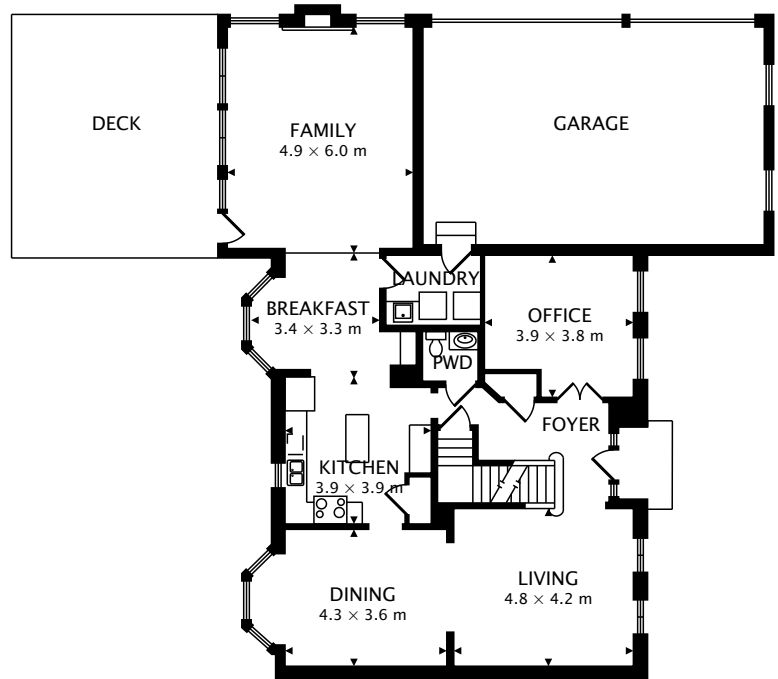

10358 YELLOW LOCUST LANE
 CENTERVILLE, OH 45458

SECOND
 137.5 m²

MAIN
 150.2 m²

LOWER
 113.0 m² BELOW GRADE

TOTAL
 287.6 m² + 113.0 m² BELOW GRADE

CAPTURED ON: 14 FEB 2017
 DIMENSIONS, AREAS, LAYOUTS AND DETAILS ARE APPROXIMATE
 AND SHOULD BE CONSIDERED ILLUSTRATIVE ONLY.