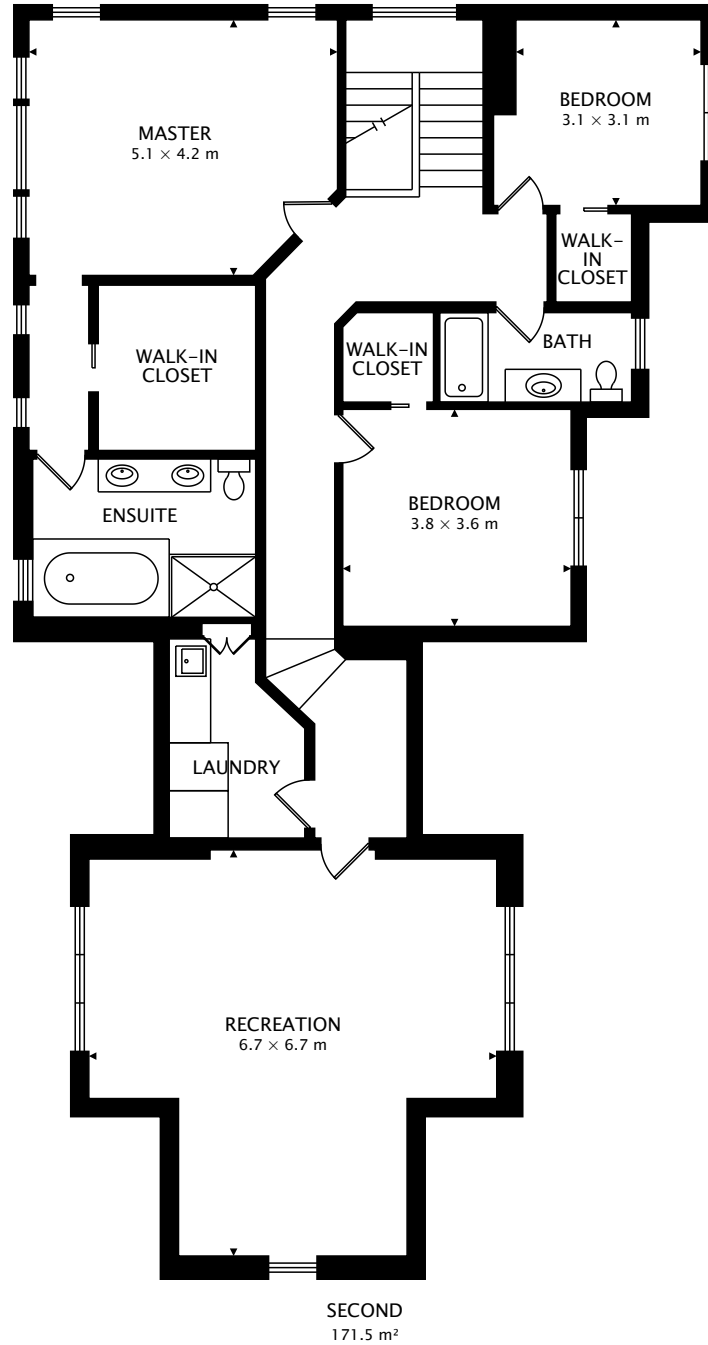

TOTAL
290.7 m² + 94.8 m² BELOW GRADE

CAPTURED ON: 11 SEP 2017
DIMENSIONS, AREAS, LAYOUTS AND DETAILS ARE APPROXIMATE
AND SHOULD BE CONSIDERED ILLUSTRATIVE ONLY.

SECOND
171.5 m²

TOTAL
290.7 m² + 94.8 m² BELOW GRADE

CAPTURED ON: 11 SEP 2017
DIMENSIONS, AREAS, LAYOUTS AND DETAILS ARE APPROXIMATE
AND SHOULD BE CONSIDERED ILLUSTRATIVE ONLY.

LOWER
94.8 m² BELOW GRADE

TOTAL
290.7 m² + 94.8 m² BELOW GRADE

CAPTURED ON: 11 SEP 2017
DIMENSIONS, AREAS, LAYOUTS AND DETAILS ARE APPROXIMATE
AND SHOULD BE CONSIDERED ILLUSTRATIVE ONLY.