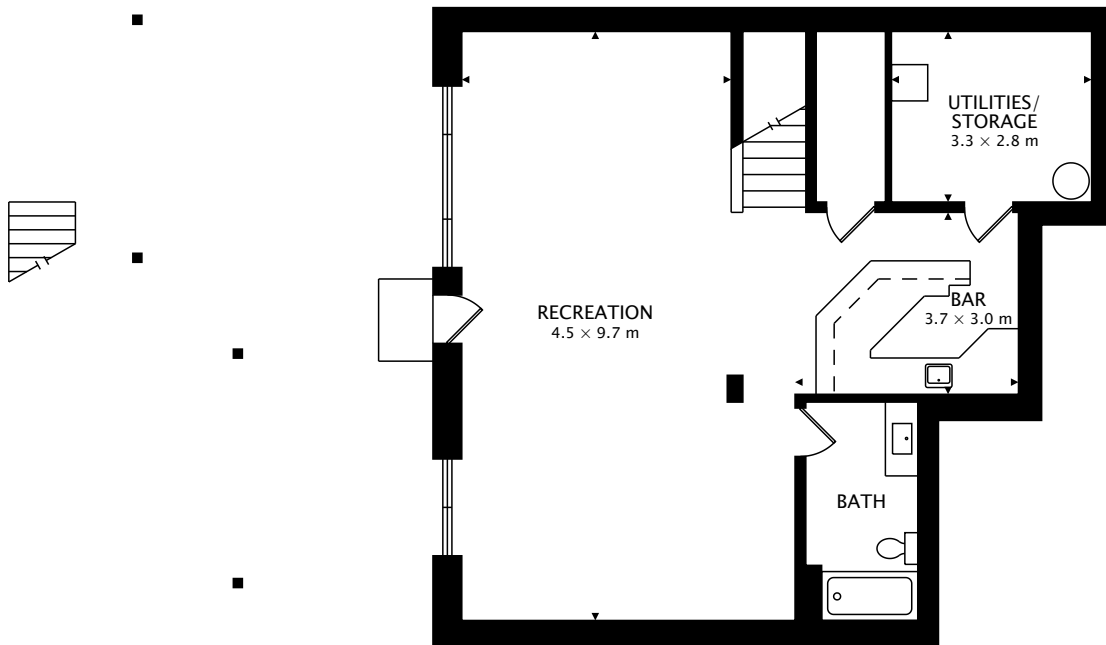

TOTAL
290.7 m² + 94.8 m² BELOW GRADE

CAPTURED ON: 11 SEP 2017
DIMENSIONS, AREAS, LAYOUTS AND DETAILS ARE APPROXIMATE
AND SHOULD BE CONSIDERED ILLUSTRATIVE ONLY.

SECOND
171.5 m²

TOTAL
290.7 m² + 94.8 m² BELOW GRADE

CAPTURED ON: 11 SEP 2017
DIMENSIONS, AREAS, LAYOUTS AND DETAILS ARE APPROXIMATE
AND SHOULD BE CONSIDERED ILLUSTRATIVE ONLY.

LOWER
94.8 m² BELOW GRADE

TOTAL
290.7 m² + 94.8 m² BELOW GRADE

CAPTURED ON: 11 SEP 2017
DIMENSIONS, AREAS, LAYOUTS AND DETAILS ARE APPROXIMATE
AND SHOULD BE CONSIDERED ILLUSTRATIVE ONLY.