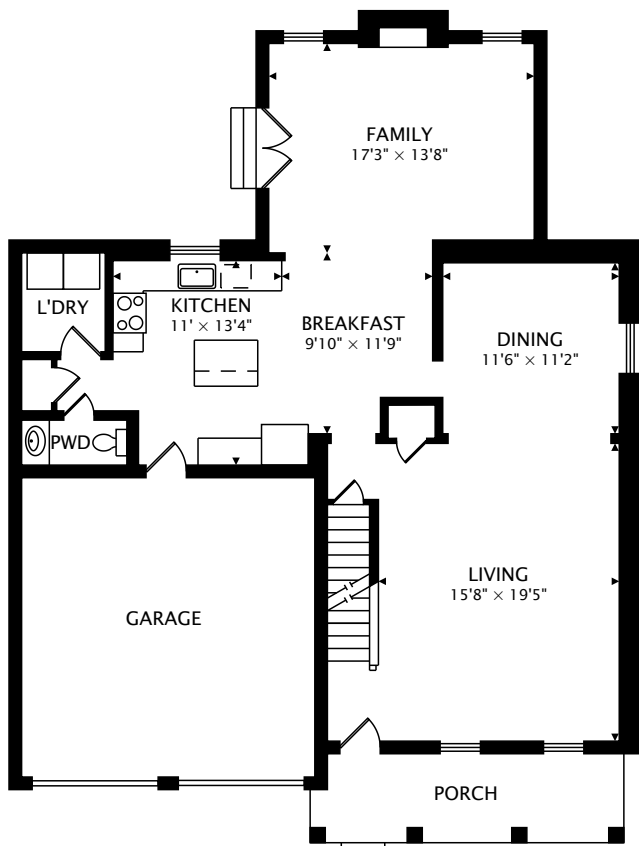

7543 ASHLEY MEADOW DR.  
BLACKLICK, OH 43004

SECOND  
1066 sq ft

LOWER  
985 sq ft BELOW GRADE

MAIN  
1284 sq ft

TOTAL  
2350 sq ft + 985 sq ft BELOW GRADE

CAPTURED ON: 23 APR 2018  
DIMENSIONS, AREAS, LAYOUTS AND DETAILS ARE APPROXIMATE  
AND SHOULD BE CONSIDERED ILLUSTRATIVE ONLY.