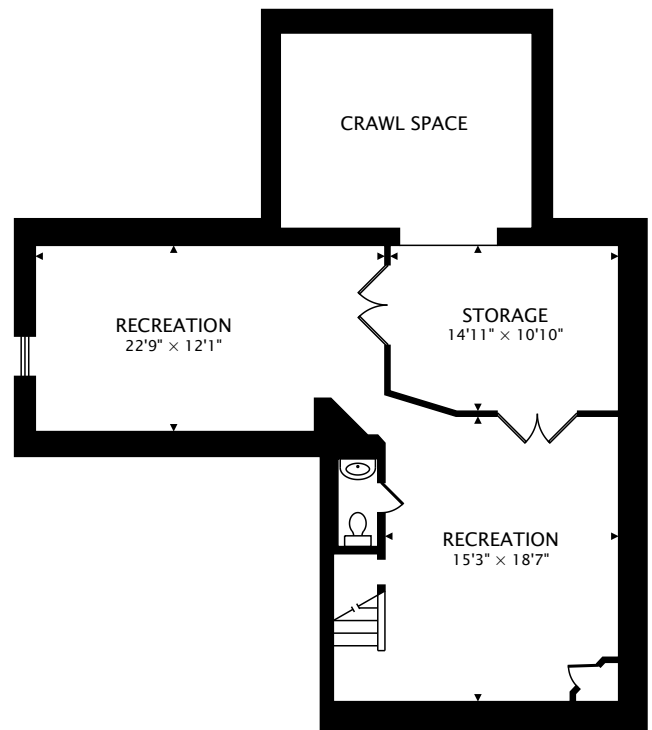

7543 ASHLEY MEADOW DR.  
BLACKLICK, OH 43004

SECOND  
1066 sq ft

LOWER  
985 sq ft BELOW GRADE

MAIN  
1284 sq ft

TOTAL  
2350 sq ft + 985 sq ft BELOW GRADE

CAPTURED ON: 23 APR 2018  
DIMENSIONS, AREAS, LAYOUTS AND DETAILS ARE APPROXIMATE  
AND SHOULD BE CONSIDERED ILLUSTRATIVE ONLY.