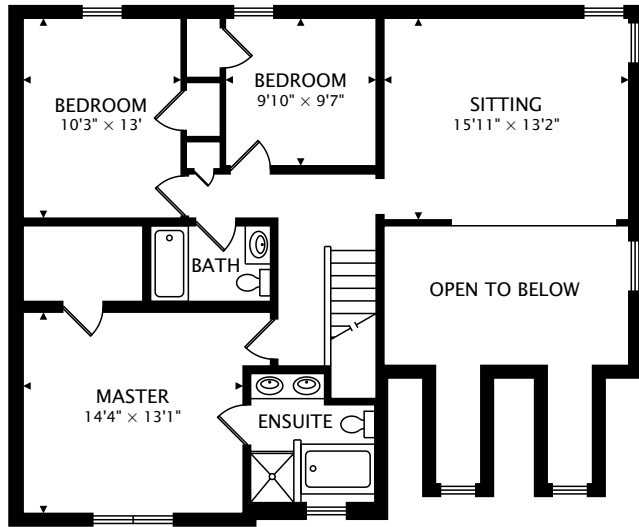

7543 ASHLEY MEADOW DR.  
BLACKLICK, OH 43004

SECOND  
1066 sq ft

LOWER  
985 sq ft BELOW GRADE

MAIN  
1284 sq ft

TOTAL  
2350 sq ft + 985 sq ft BELOW GRADE

CAPTURED ON: 23 APR 2018  
DIMENSIONS, AREAS, LAYOUTS AND DETAILS ARE APPROXIMATE  
AND SHOULD BE CONSIDERED ILLUSTRATIVE ONLY.