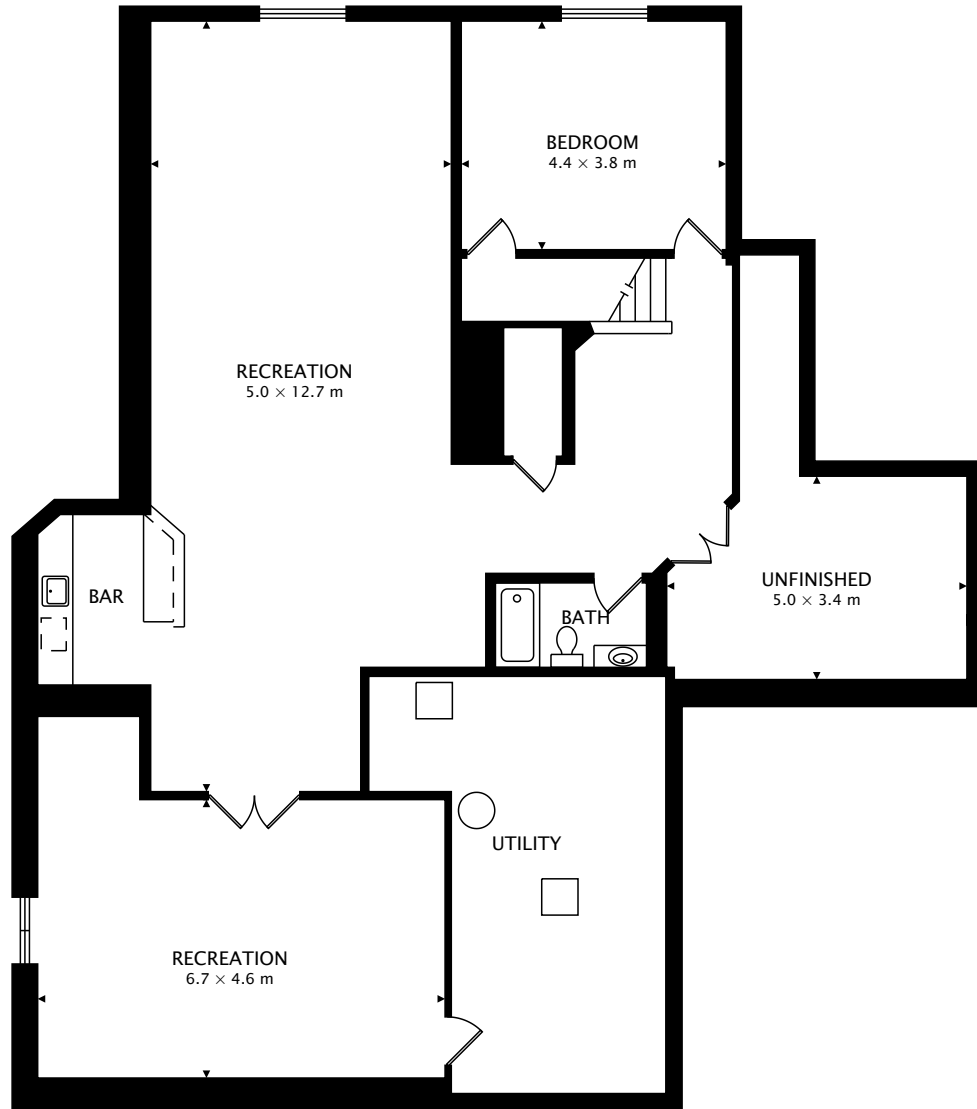

SECOND
209.6 m²

TOTAL
430.3 m² + 219.7 m² BELOW GRADE

CAPTURED ON: 12 APR 2017
DIMENSIONS, AREAS, LAYOUTS AND DETAILS ARE APPROXIMATE
AND SHOULD BE CONSIDERED ILLUSTRATIVE ONLY.

TOTAL
430.3 m² + 219.7 m² BELOW GRADE

CAPTURED ON: 12 APR 2017

DIMENSIONS, AREAS, LAYOUTS AND DETAILS ARE APPROXIMATE
AND SHOULD BE CONSIDERED ILLUSTRATIVE ONLY.

LOWER
219.7 m² BELOW GRADE

TOTAL
430.3 m² + 219.7 m² BELOW GRADE

CAPTURED ON: 12 APR 2017
DIMENSIONS, AREAS, LAYOUTS AND DETAILS ARE APPROXIMATE
AND SHOULD BE CONSIDERED ILLUSTRATIVE ONLY.